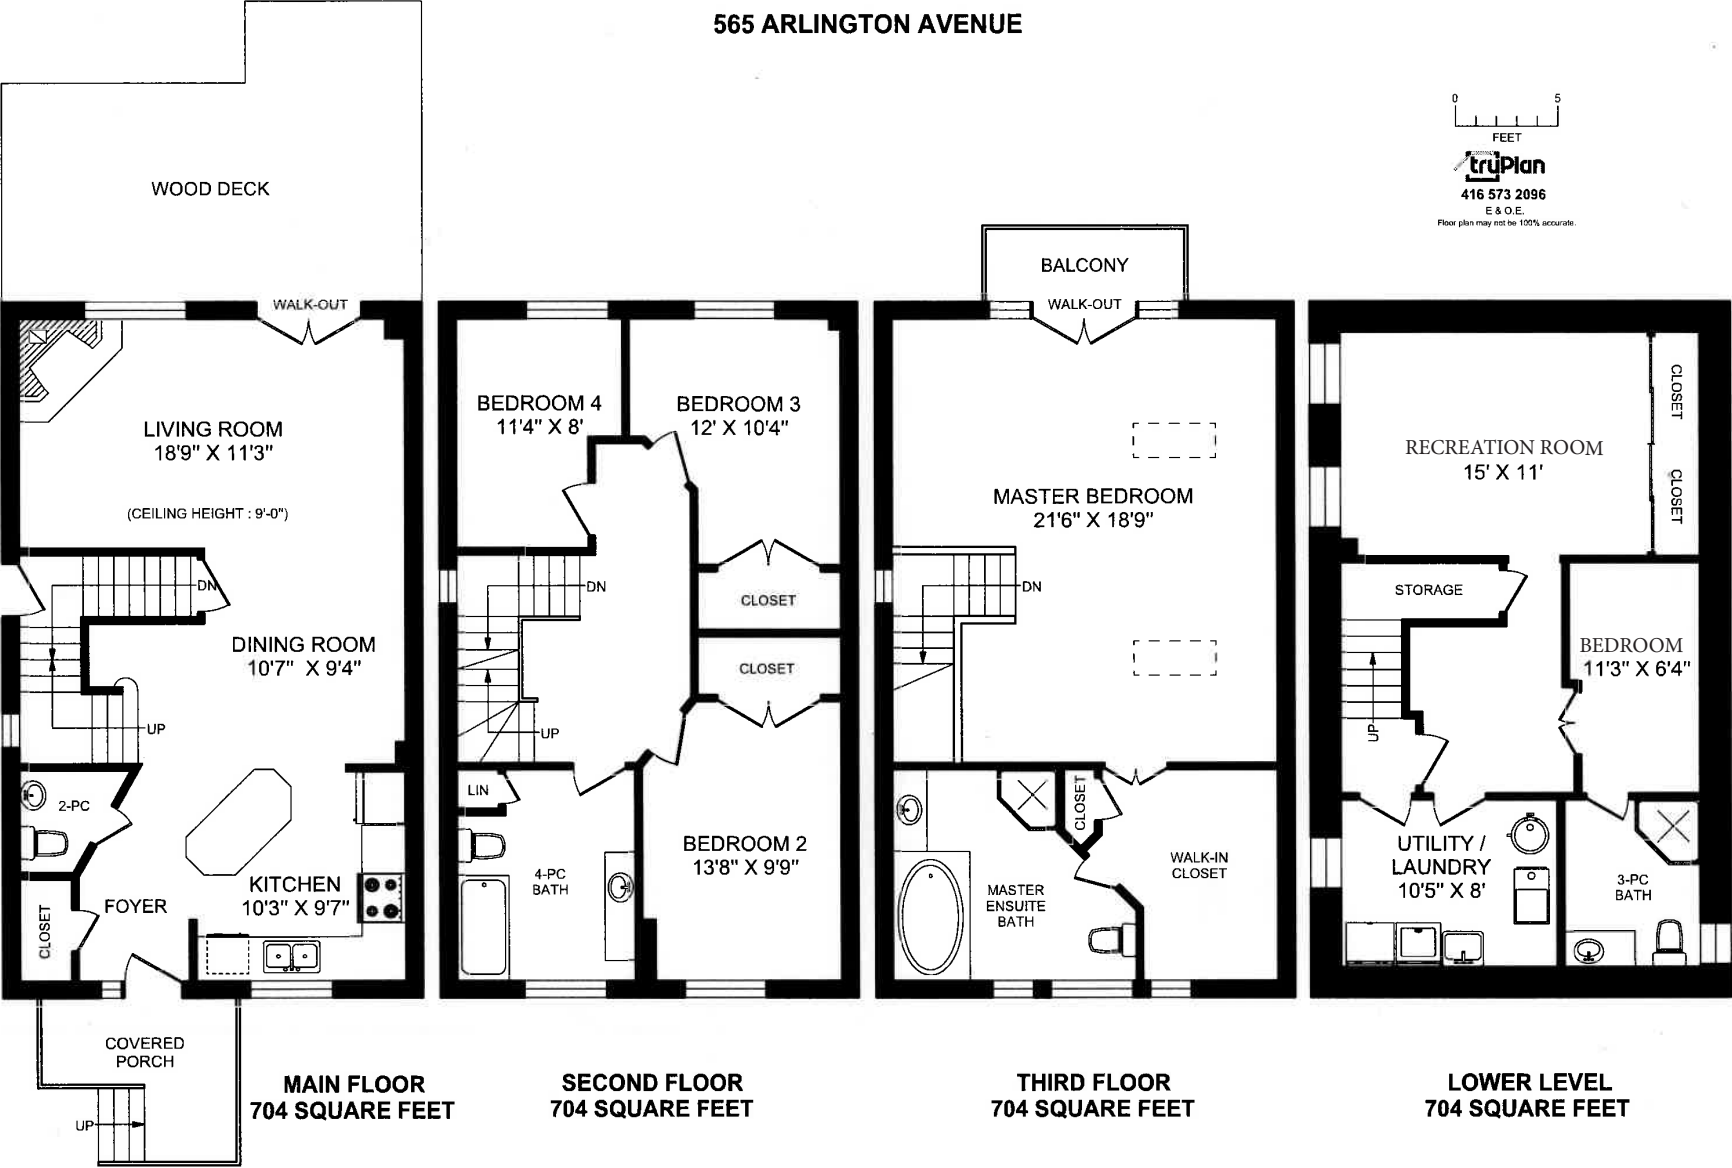

565 ARLINGTON AVENUE

truPlan  
416 573 2096  
E & O.E.

Floor plan may not be 100% accurate.

**MAIN FLOOR**  
704 SQUARE FEET

**SECOND FLOOR**  
704 SQUARE FEET

**THIRD FLOOR**  
704 SQUARE FEET

**LOWER LEVEL**  
704 SQUARE FEET