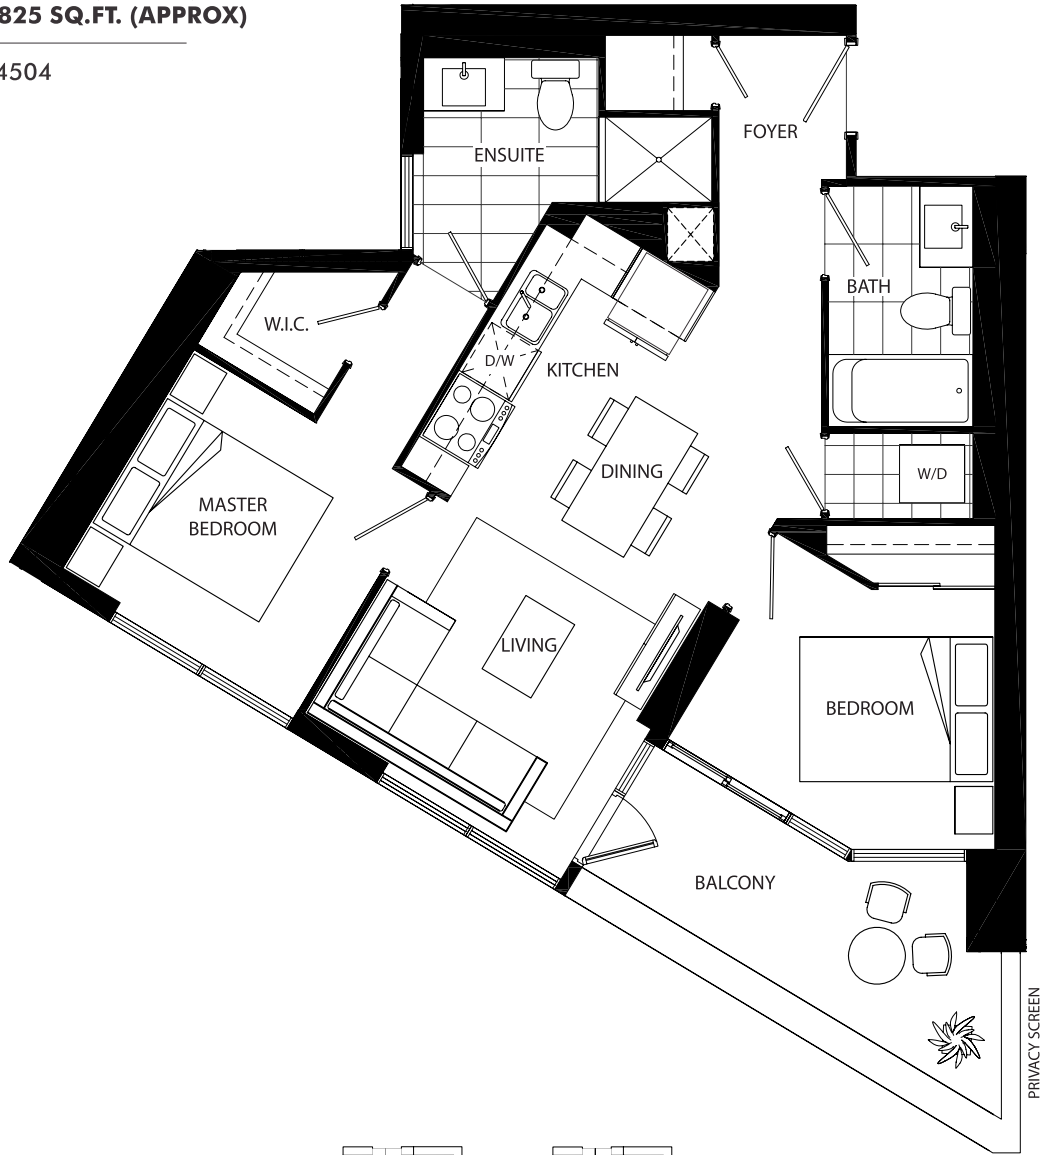

WESTLAKE 

ENCORE

BRAVO 730
2 BEDROOM

LIVING: 730 SQ.FT. (APPROX)
OUTDOOR: 81 - 95 SQ.FT. (APPROX)
TOTAL: 811 - 825 SQ.FT. (APPROX)

UNITS: 804 - 4504

Dimensions, square footage and floorplans are approximate only. Final dimension, square footage and floorplans may vary and will be determined by final strata plan measurements. Final floorplans may be a mirror image of the floorplans shown above. The Developer reserves the right to make changes to the floorplans, project design, appliances, specifications, and features without notice. E.&O.E.