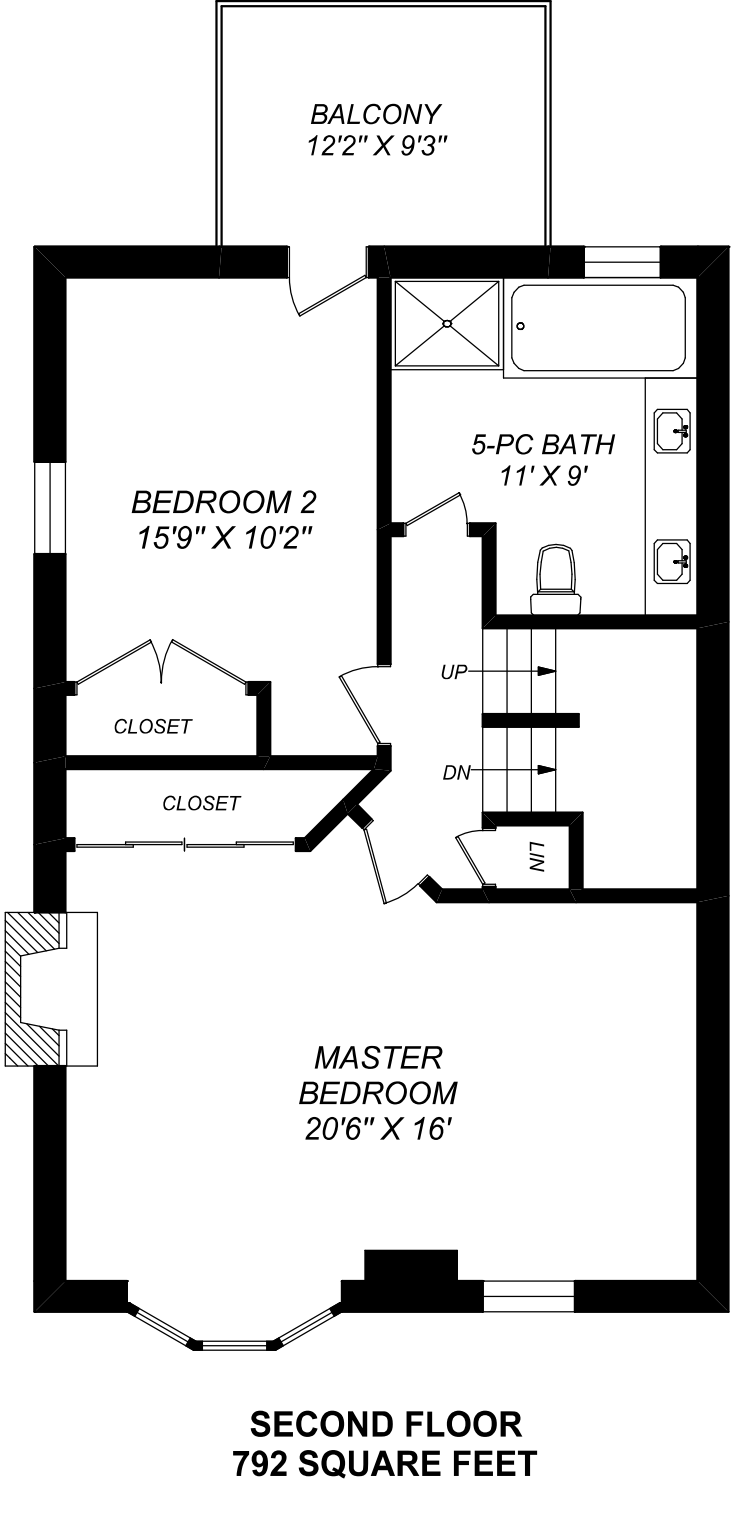

14 BARTON AVENUE

416 573 2096

E & O.E.

Floor plan may not be 100% accurate.

14 BARTON AVENUE

416 573 2096

E & O.E.

Floor plan may not be 100% accurate.

THIRD FLOOR
714 SQUARE FEET

LOWER LEVEL
887 SQUARE FEET