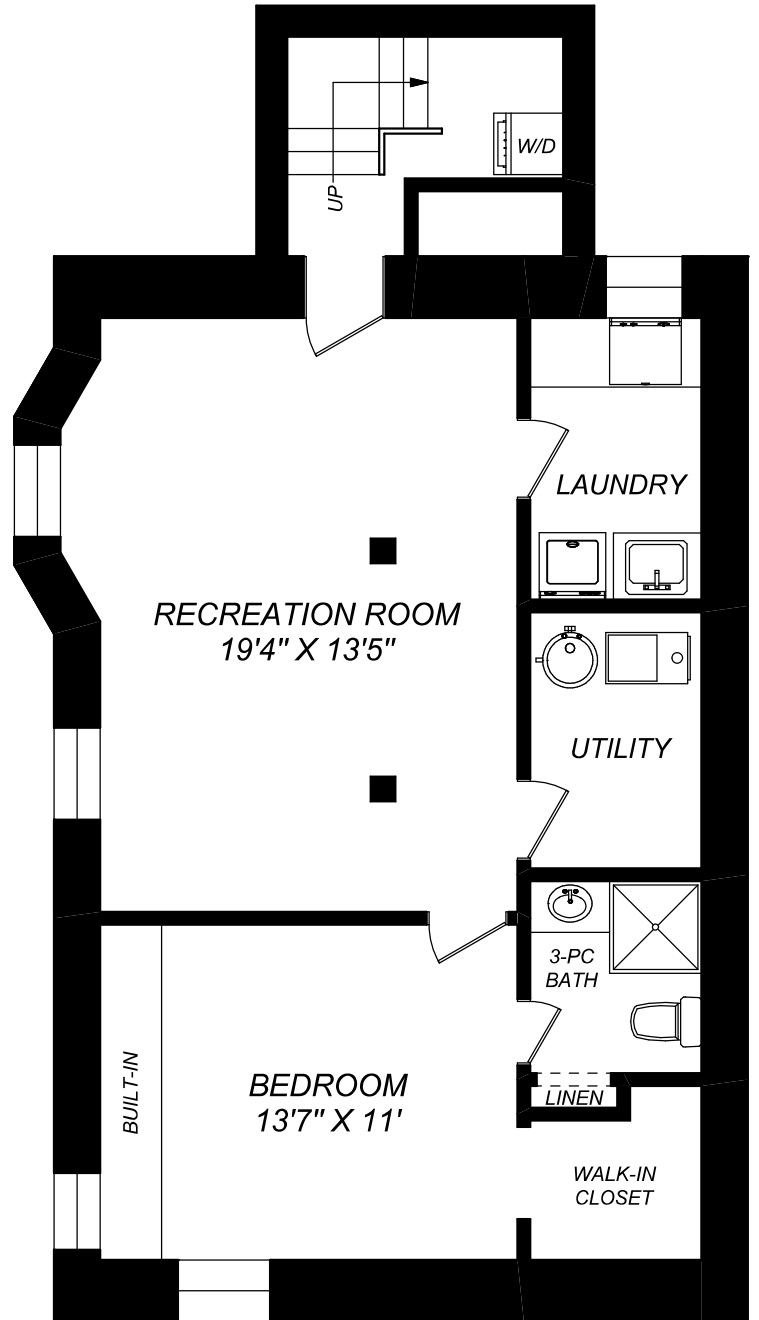

14 BARTON AVENUE

416 573 2096

E & O.E.

Floor plan may not be 100% accurate.

14 BARTON AVENUE

416 573 2096

E & O.E.

Floor plan may not be 100% accurate.

THIRD FLOOR
714 SQUARE FEET

LOWER LEVEL
887 SQUARE FEET