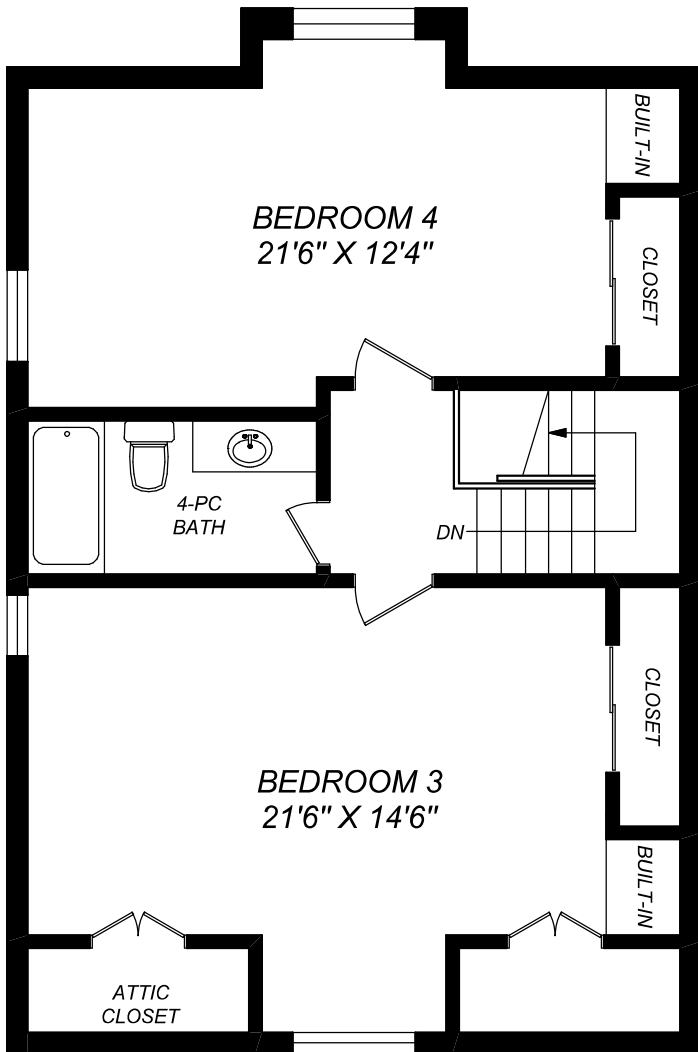

14 BARTON AVENUE

416 573 2096

E & O.E.

Floor plan may not be 100% accurate.

14 BARTON AVENUE

416 573 2096

E & O.E.

Floor plan may not be 100% accurate.

THIRD FLOOR
714 SQUARE FEET

LOWER LEVEL
887 SQUARE FEET