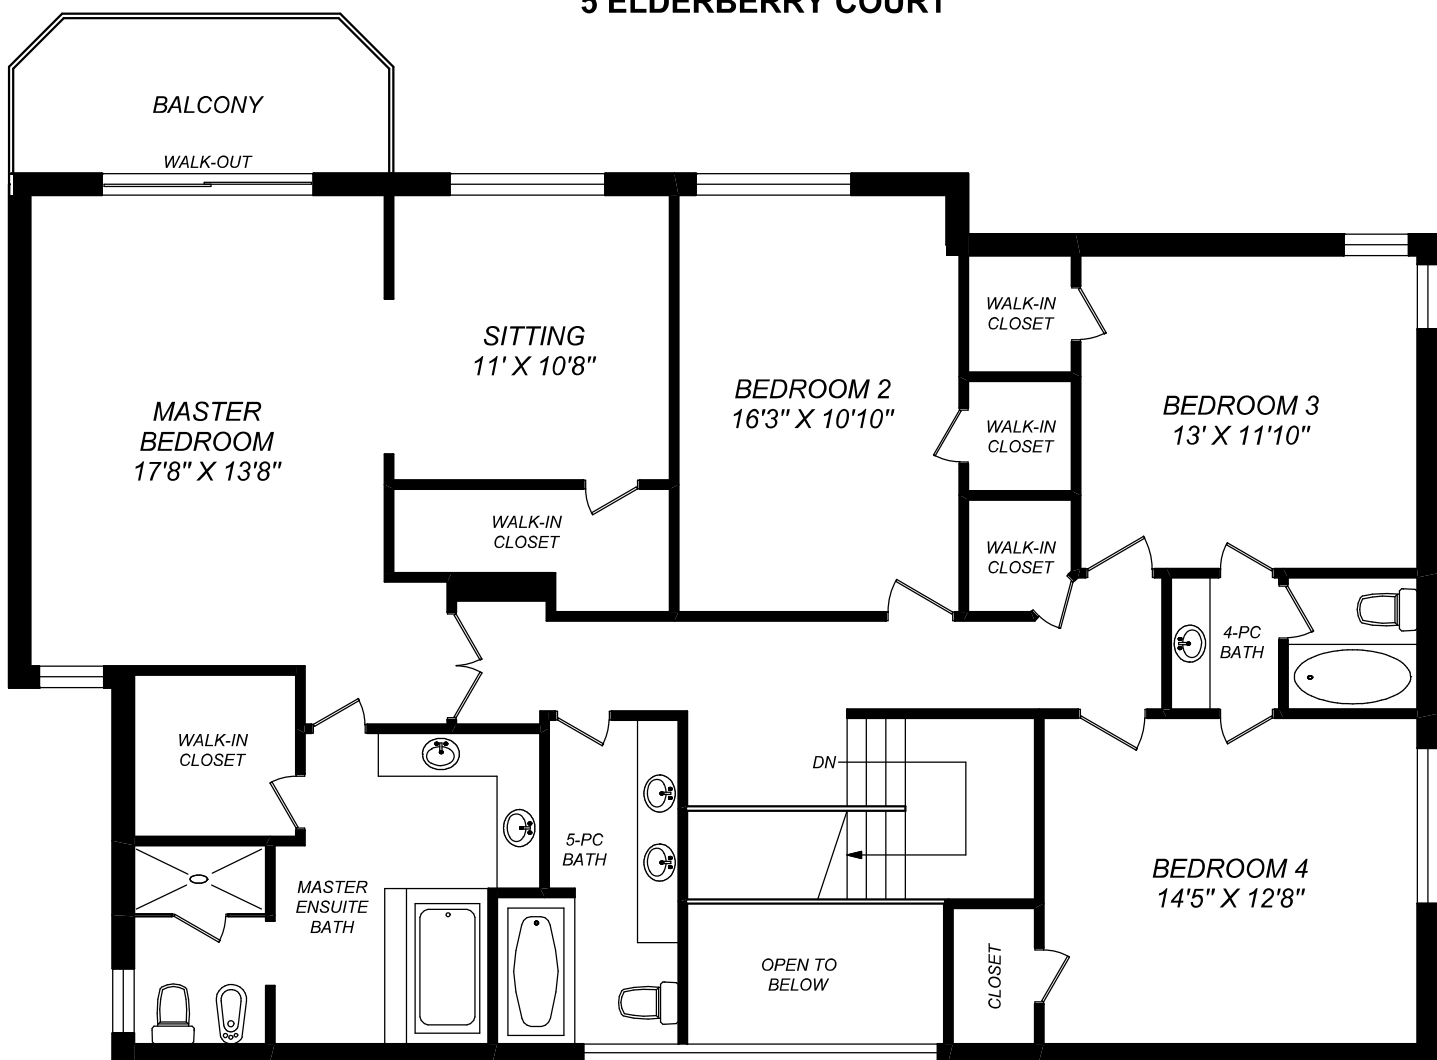

5 ELDERBERRY COURT

MAIN FLOOR
1987 SQUARE FEET

truPlan

416 573 2096

E & O.E.
Floor plan may not be 100% accurate.

5 ELDERBERRY COURT

SECOND FLOOR
1712 SQUARE FEET

truPlan
416 573 2096
E & O.E.

Floor plan may not be 100% accurate.

5 ELDERBERRY COURT

LOWER LEVEL
1987 SQUARE FEET

truPlan

416 573 2096

E & O.E.

Floor plan may not be 100% accurate.