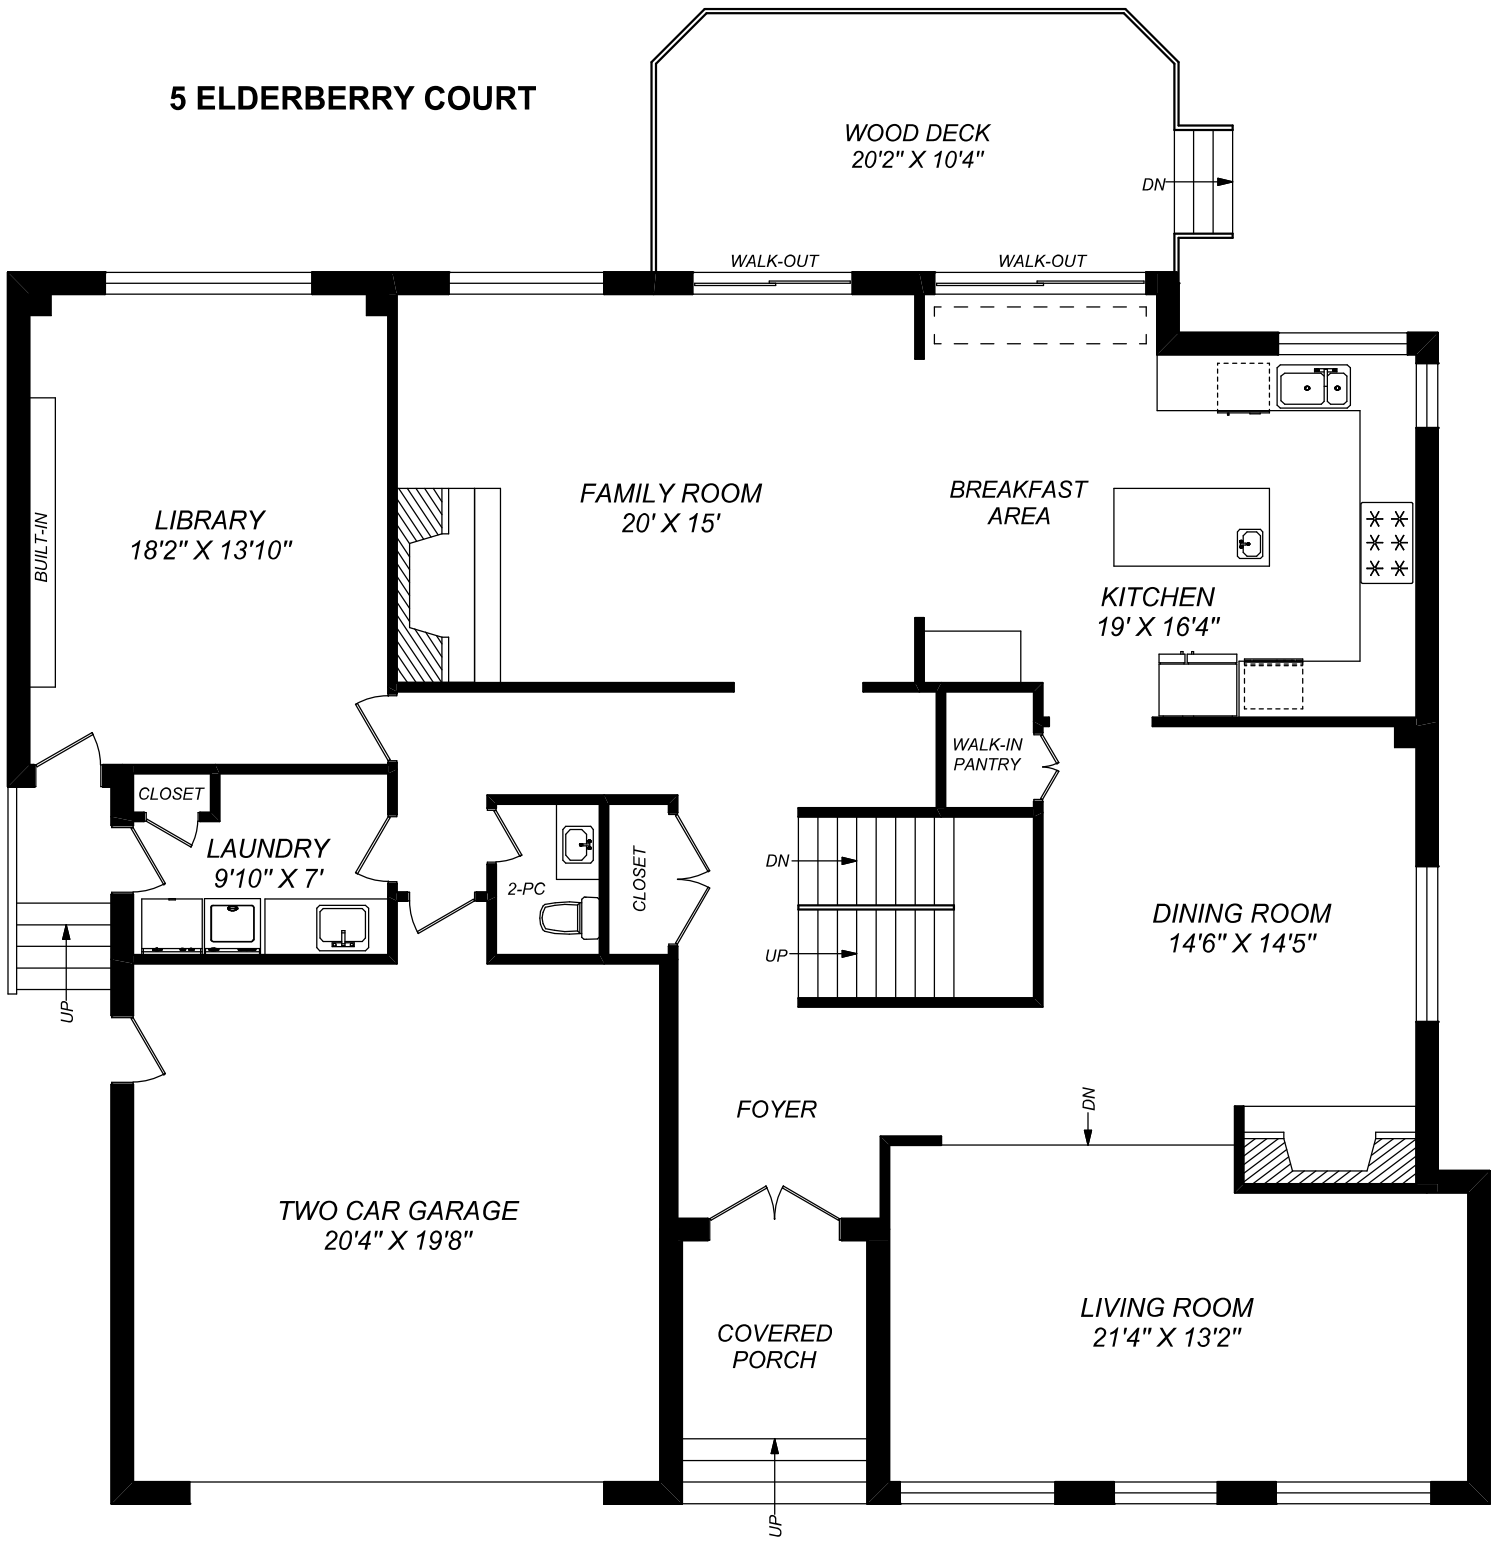

5 ELDERBERRY COURT

MAIN FLOOR
1987 SQUARE FEET

truPlan

416 573 2096