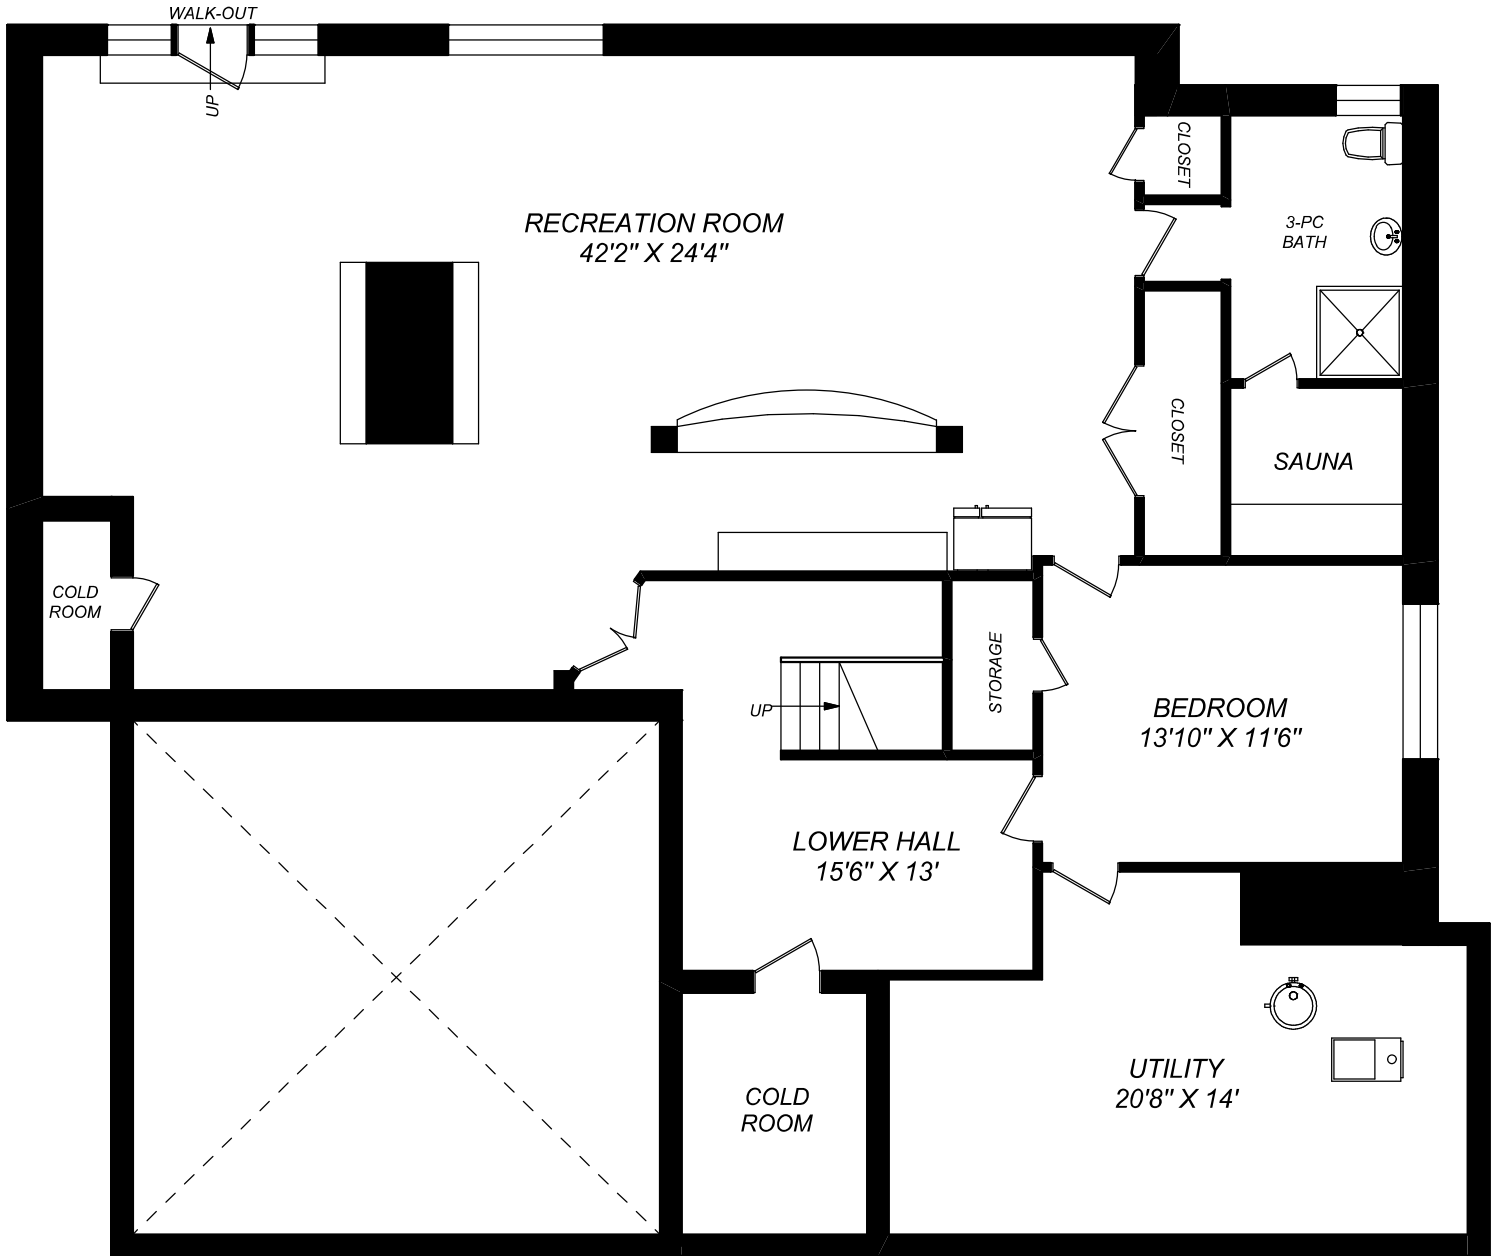

5 ELDERBERRY COURT

MAIN FLOOR
1987 SQUARE FEET

truPlan

416 573 2096

E & O.E.
Floor plan may not be 100% accurate.

5 ELDERBERRY COURT

SECOND FLOOR
1712 SQUARE FEET

truPlan
416 573 2096
E & O.E.

Floor plan may not be 100% accurate.

5 ELDERBERRY COURT

LOWER LEVEL
1987 SQUARE FEET

truPlan

416 573 2096

E & O.E.

Floor plan may not be 100% accurate.