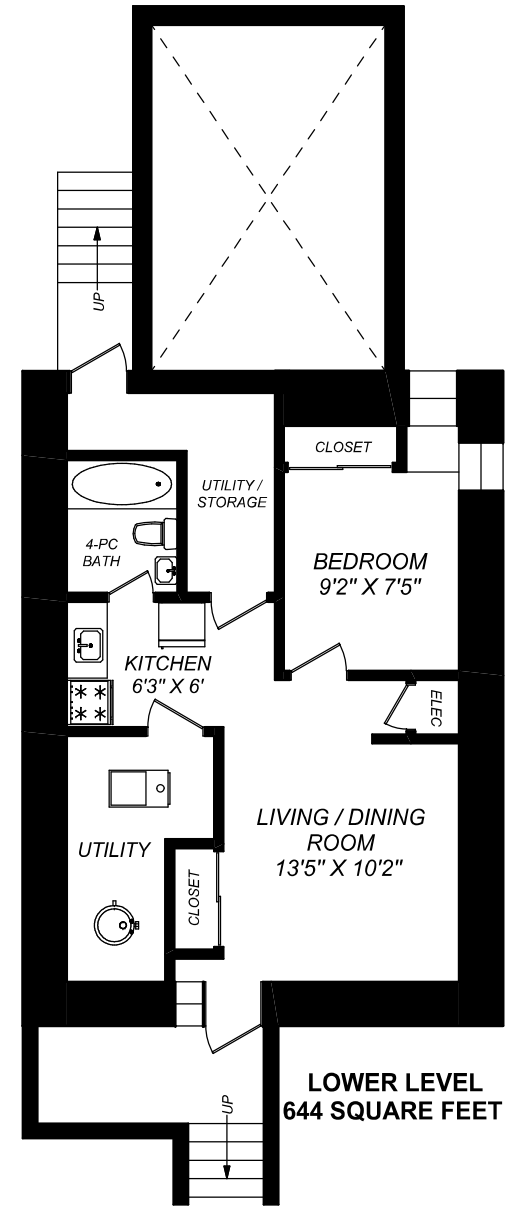

60 DUPONT STREET

MAIN FLOOR
847 SQUARE FEET

SECOND FLOOR
644 SQUARE FEET

THIRD FLOOR
512 SQUARE FEET

LOWER LEVEL
644 SQUARE FEET

416 573 2096

E & O.E.

Floor plan may not be 100% accurate.