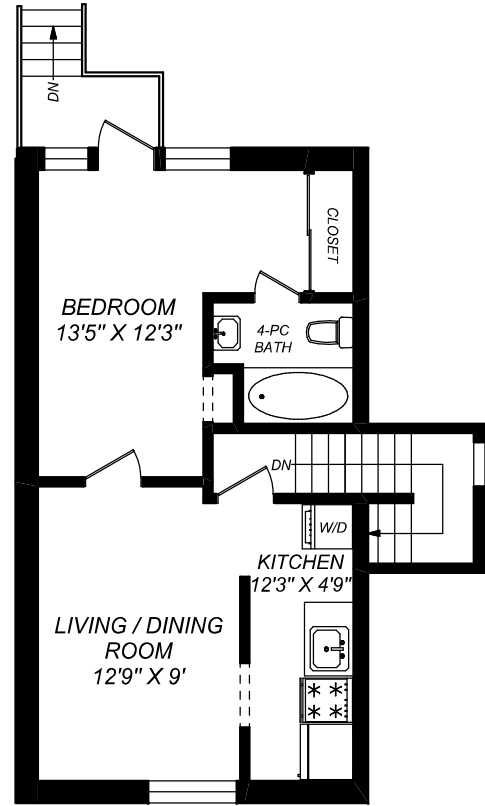

60 DUPONT STREET

MAIN FLOOR
847 SQUARE FEET

SECOND FLOOR
644 SQUARE FEET

THIRD FLOOR
512 SQUARE FEET

LOWER LEVEL
644 SQUARE FEET

416 573 2096

E & O.E.

Floor plan may not be 100% accurate.