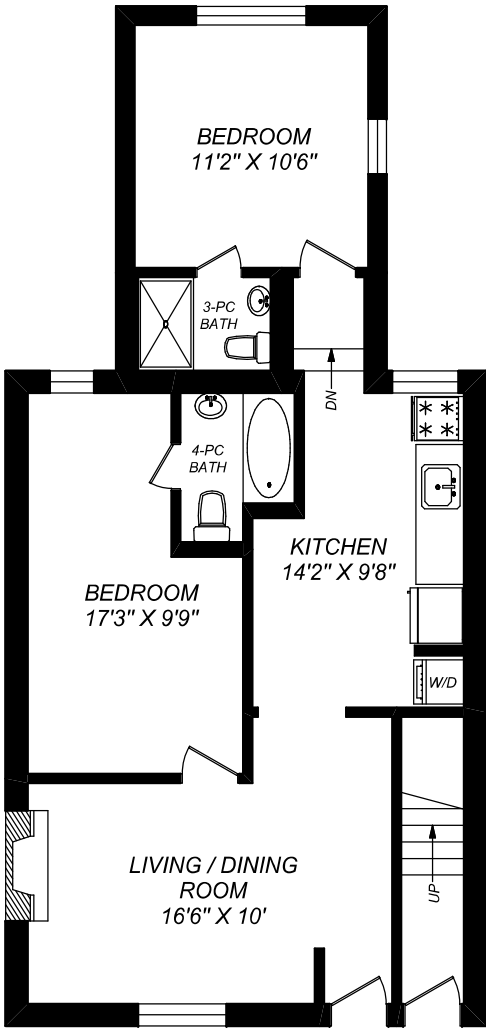

60 DUPONT STREET

MAIN FLOOR
847 SQUARE FEET

SECOND FLOOR
644 SQUARE FEET

THIRD FLOOR
512 SQUARE FEET

LOWER LEVEL
644 SQUARE FEET

416 573 2096

E & O.E.

Floor plan may not be 100% accurate.