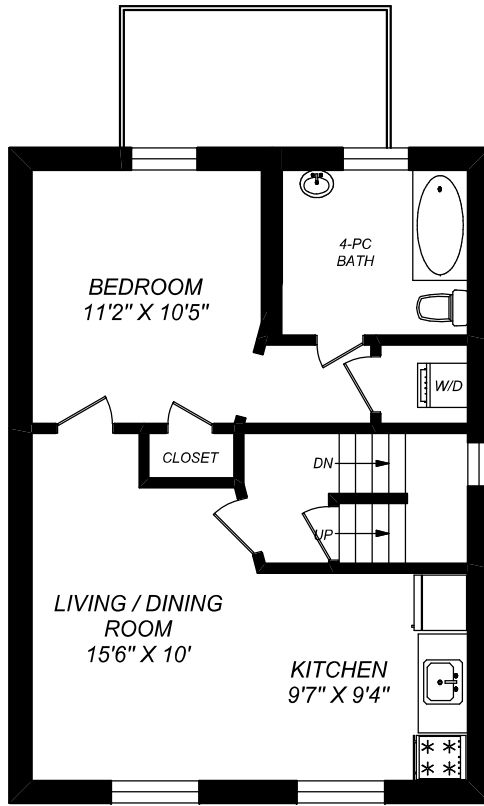

60 DUPONT STREET

MAIN FLOOR
847 SQUARE FEET

SECOND FLOOR
644 SQUARE FEET

THIRD FLOOR
512 SQUARE FEET

LOWER LEVEL
644 SQUARE FEET

416 573 2096

E & O.E.

Floor plan may not be 100% accurate.