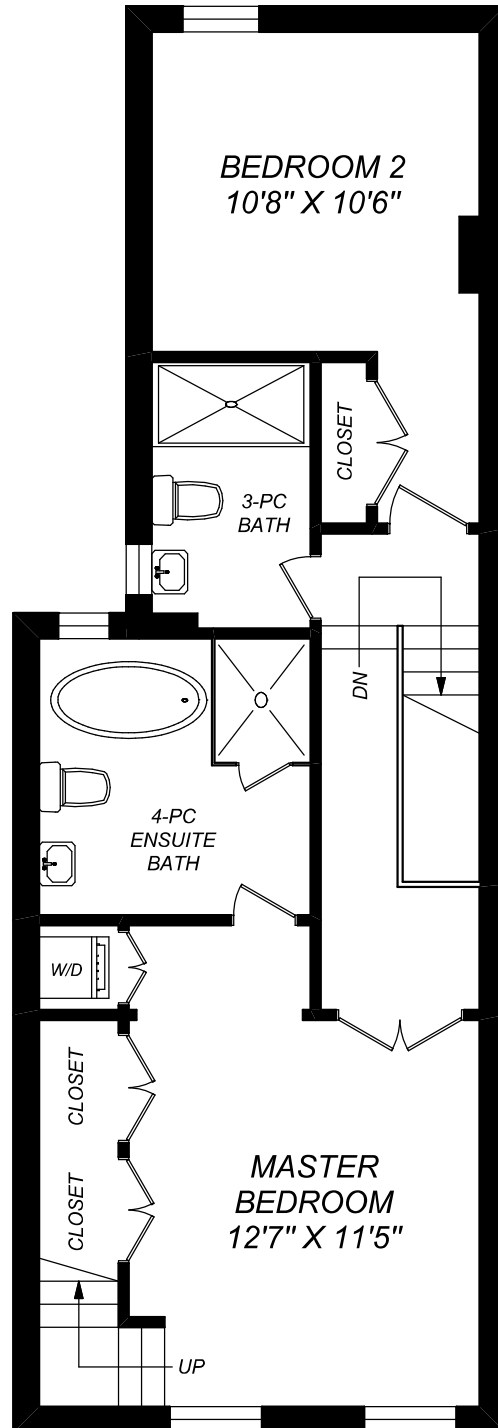

144 TECUMSETH STREET

416 573 2096

E & O.E.

Floor plan may not be 100% accurate.

MAIN FLOOR
682 SQUARE FEET

SECOND FLOOR
674 SQUARE FEET

144 TECUMSETH STREET

416 573 2096

E & O.E.

Floor plan may not be 100% accurate.

**THIRD FLOOR
367 SQUARE FEET**

**BASEMENT
433 SQUARE FEET**