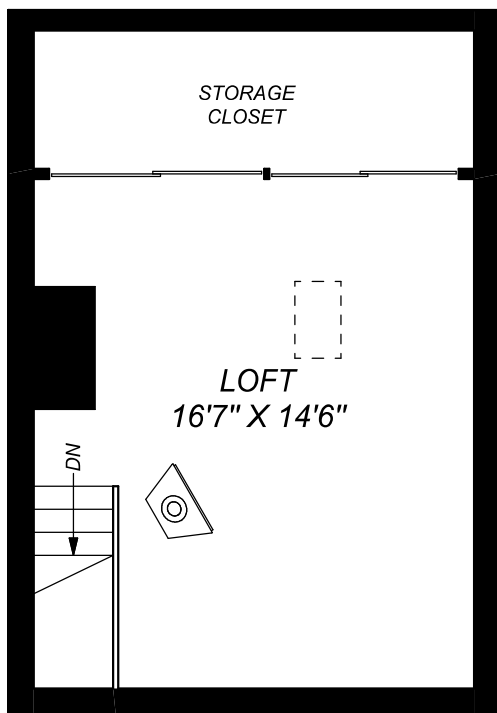

144 TECUMSETH STREET

416 573 2096

E & O.E.

Floor plan may not be 100% accurate.

MAIN FLOOR
682 SQUARE FEET

SECOND FLOOR
674 SQUARE FEET

144 TECUMSETH STREET

416 573 2096

E & O.E.

Floor plan may not be 100% accurate.

**THIRD FLOOR
367 SQUARE FEET**

**BASEMENT
433 SQUARE FEET**