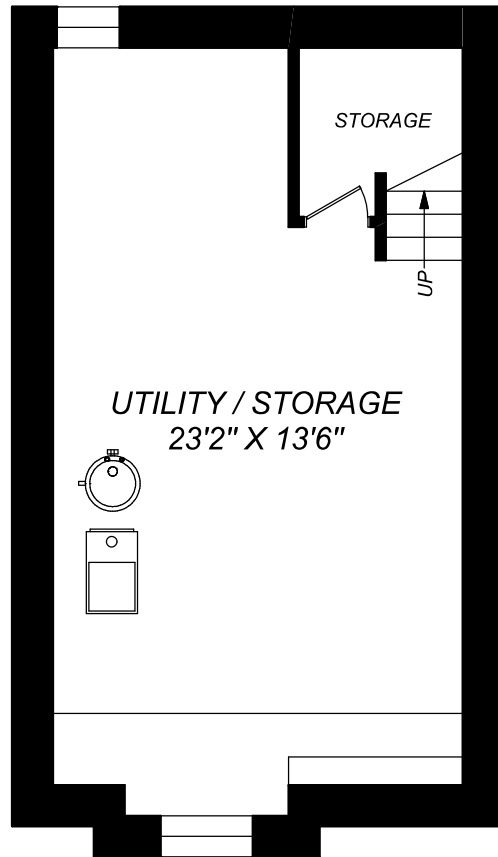

144 TECUMSETH STREET

416 573 2096

E & O.E.

Floor plan may not be 100% accurate.

MAIN FLOOR
682 SQUARE FEET

SECOND FLOOR
674 SQUARE FEET

144 TECUMSETH STREET

416 573 2096

E & O.E.

Floor plan may not be 100% accurate.

**THIRD FLOOR
367 SQUARE FEET**

**BASEMENT
433 SQUARE FEET**