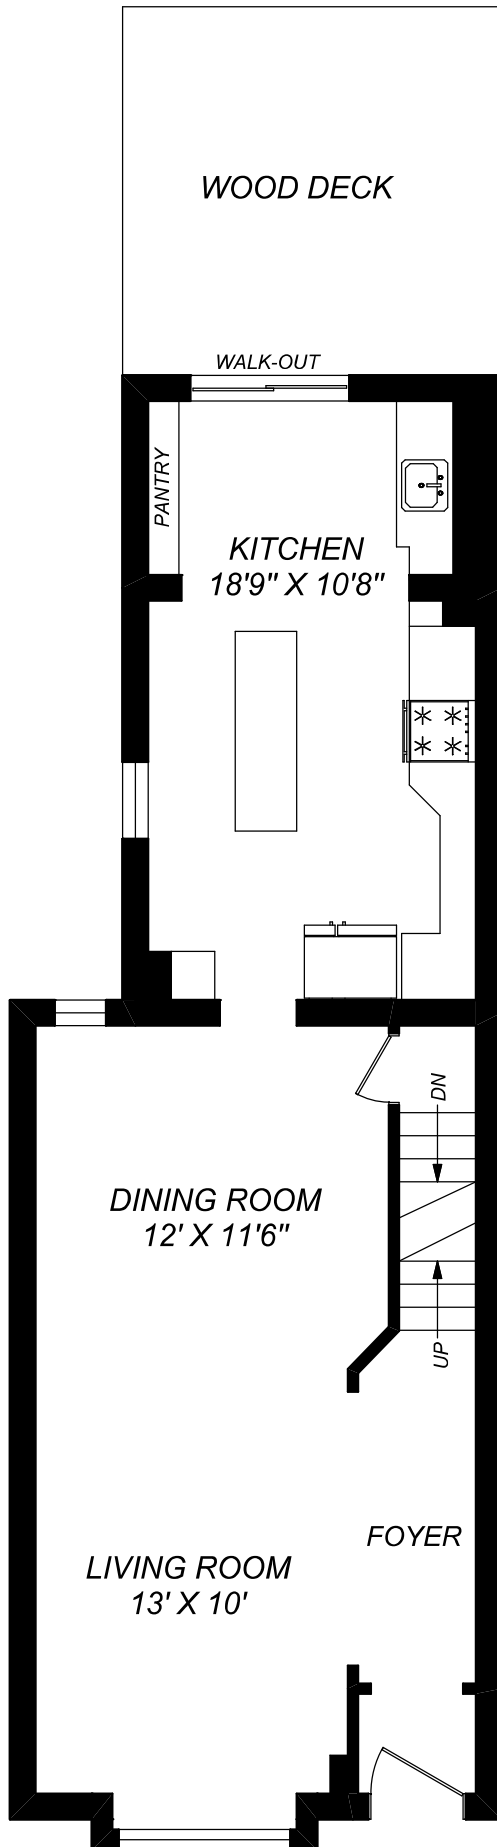

144 TECUMSETH STREET

416 573 2096

E & O.E.

Floor plan may not be 100% accurate.

MAIN FLOOR
682 SQUARE FEET

SECOND FLOOR
674 SQUARE FEET

144 TECUMSETH STREET

416 573 2096

E & O.E.

Floor plan may not be 100% accurate.

**THIRD FLOOR
367 SQUARE FEET**

**BASEMENT
433 SQUARE FEET**