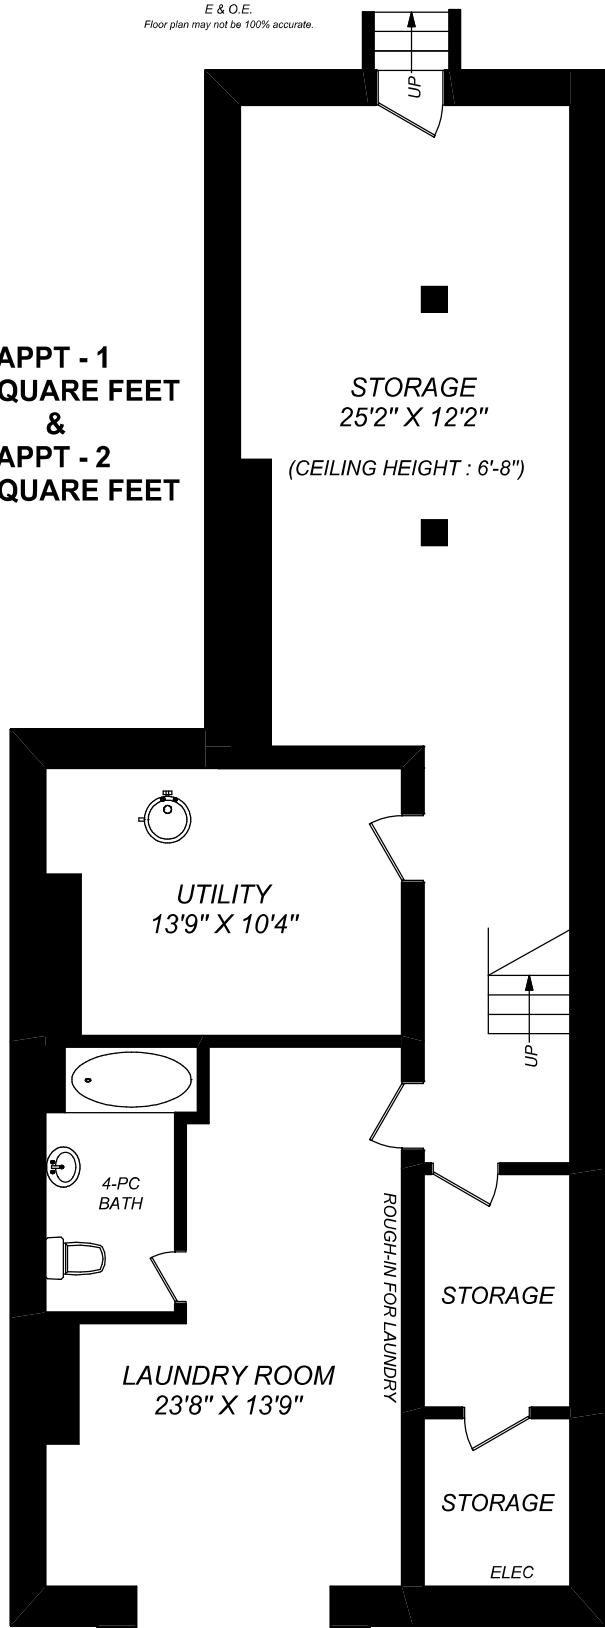

414 DUNDAS STREET EAST

416 573 2096

E & O.E.

Floor plan may not be 100% accurate.

MAIN FLOOR
1334 SQUARE FEET

APPT - 1
568 SQUARE FEET
&
APPT - 2
407 SQUARE FEET

LOWER LEVEL
1245 SQUARE FEET

414 DUNDAS STREET EAST

SECOND FLOOR
1207 SQUARE FEET

truPlan

416 573 2096

E & O.E.

Floor plan may not be 100% accurate.

APPT - 3
625 SQUARE FEET
&
APPT - 4
363 SQUARE FEET
&
APPT - 5
802 SQUARE FEET

THIRD FLOOR
802 SQUARE FEET