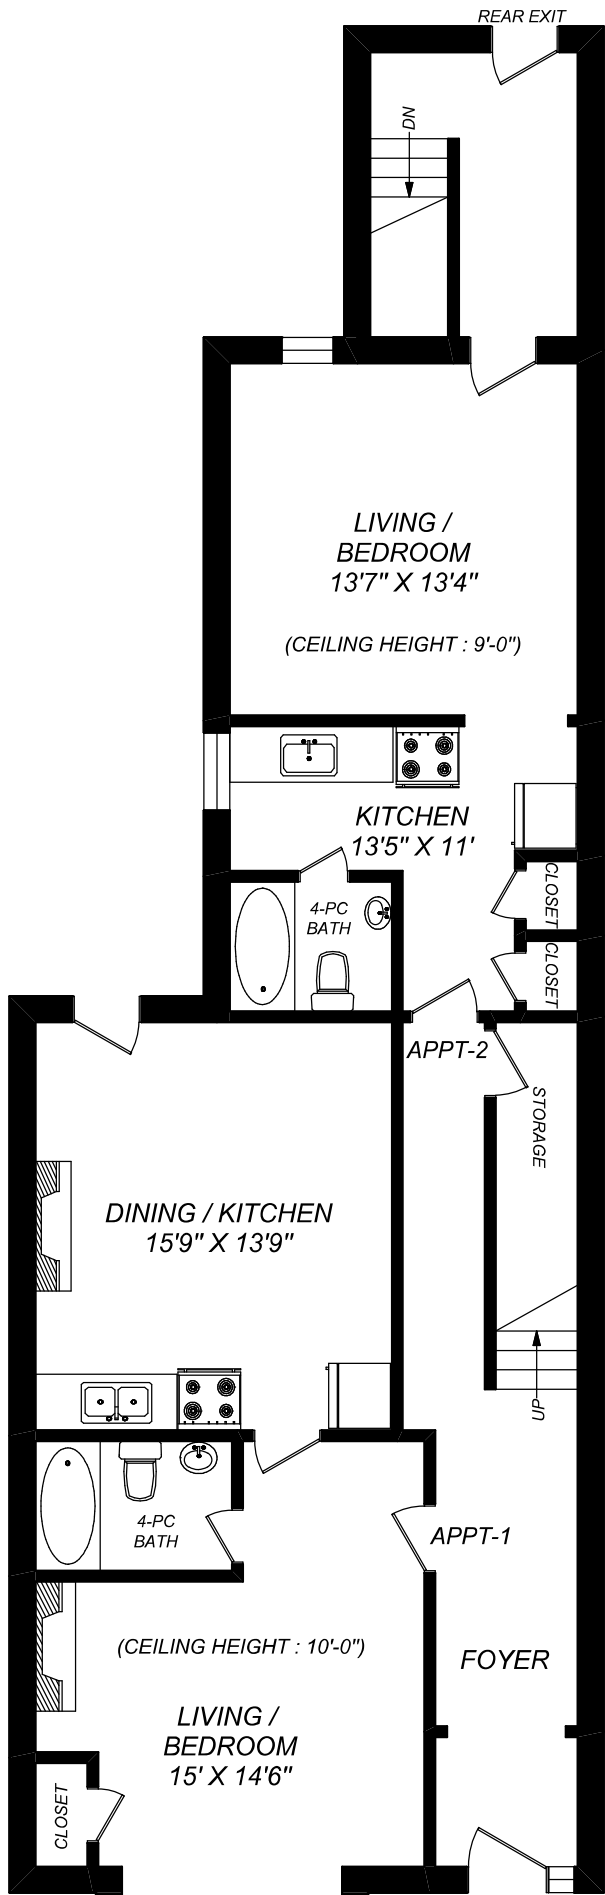

414 DUNDAS STREET EAST

416 573 2096

E & O.E.

Floor plan may not be 100% accurate.

MAIN FLOOR
1334 SQUARE FEET

APPT - 1
568 SQUARE FEET
&
APPT - 2
407 SQUARE FEET

LOWER LEVEL
1245 SQUARE FEET

414 DUNDAS STREET EAST

SECOND FLOOR
1207 SQUARE FEET

truPlan

416 573 2096

E & O.E.

Floor plan may not be 100% accurate.

APPT - 3
625 SQUARE FEET
&
APPT - 4
363 SQUARE FEET
&
APPT - 5
802 SQUARE FEET

THIRD FLOOR
802 SQUARE FEET