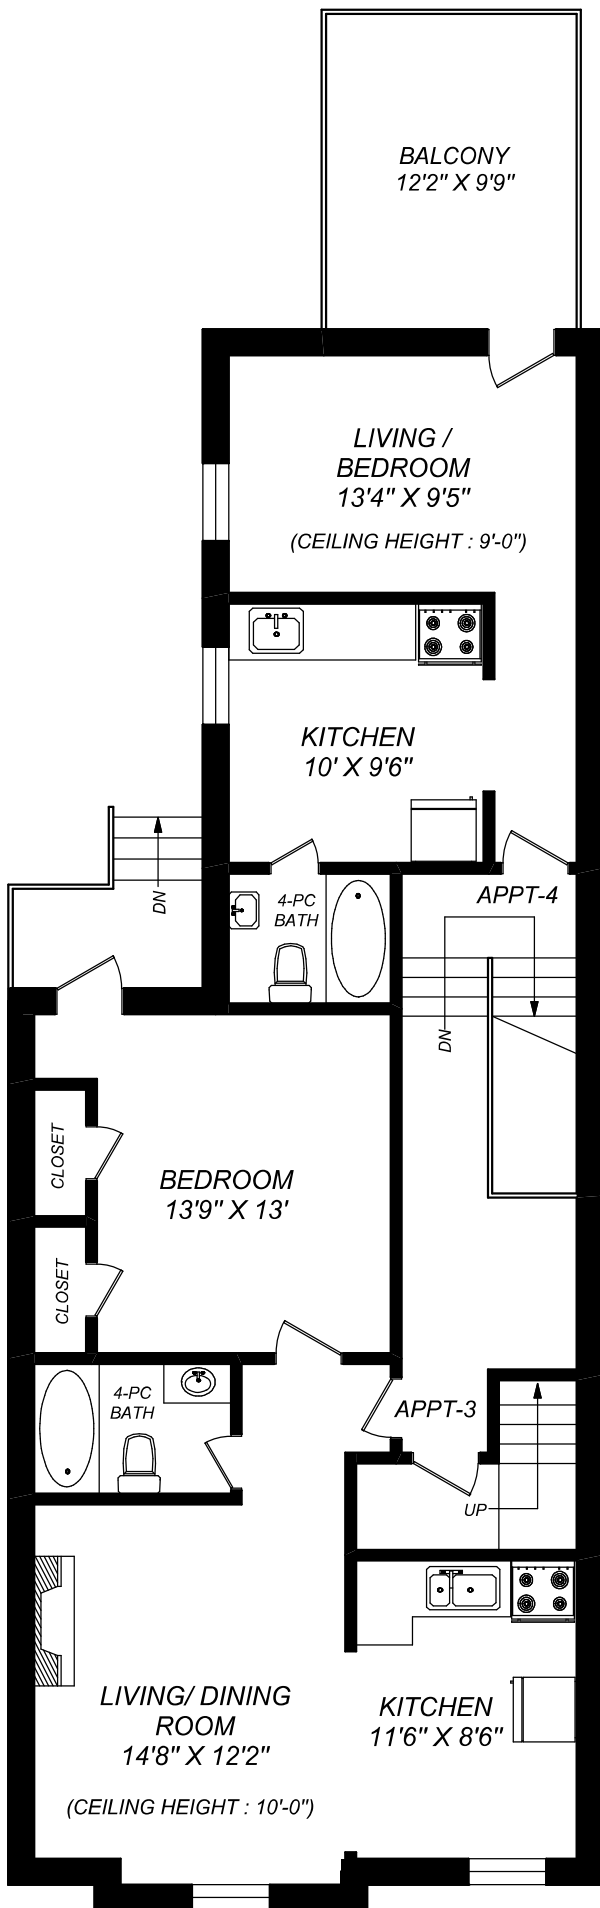

414 DUNDAS STREET EAST

416 573 2096

E & O.E.

Floor plan may not be 100% accurate.

MAIN FLOOR
1334 SQUARE FEET

APPT - 1
568 SQUARE FEET
&
APPT - 2
407 SQUARE FEET

LOWER LEVEL
1245 SQUARE FEET

414 DUNDAS STREET EAST

SECOND FLOOR
1207 SQUARE FEET

truPlan

416 573 2096

E & O.E.

Floor plan may not be 100% accurate.

APPT - 3
625 SQUARE FEET
&
APPT - 4
363 SQUARE FEET
&
APPT - 5
802 SQUARE FEET

THIRD FLOOR
802 SQUARE FEET