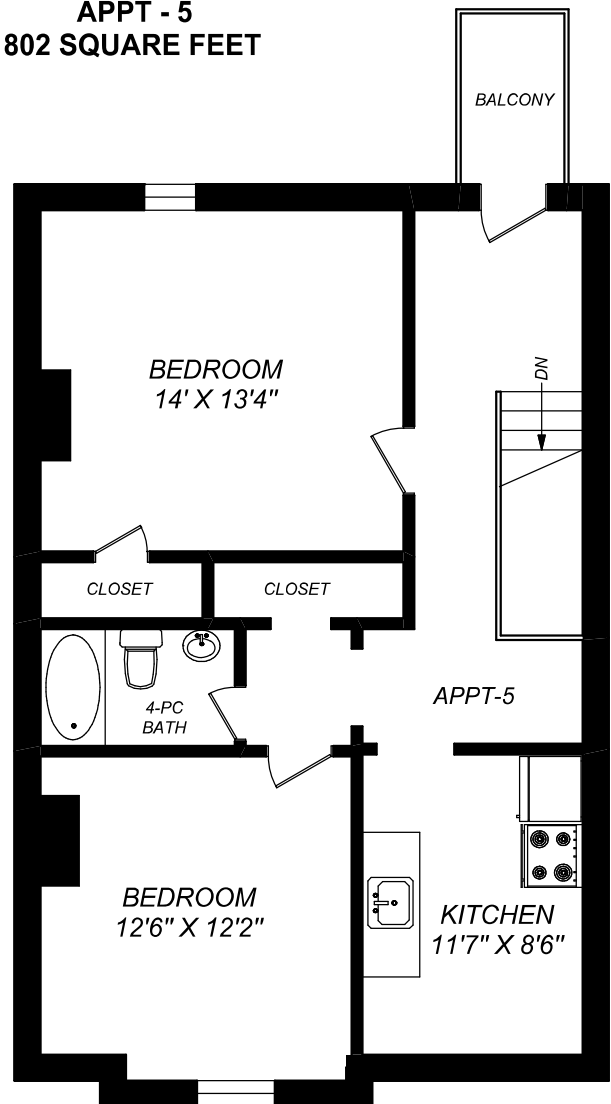

414 DUNDAS STREET EAST

416 573 2096

E & O.E.

Floor plan may not be 100% accurate.

MAIN FLOOR
1334 SQUARE FEET

APPT - 1
568 SQUARE FEET
&
APPT - 2
407 SQUARE FEET

LOWER LEVEL
1245 SQUARE FEET

414 DUNDAS STREET EAST

SECOND FLOOR
1207 SQUARE FEET

truPlan

416 573 2096

E & O.E.

Floor plan may not be 100% accurate.

APPT - 3
625 SQUARE FEET
&
APPT - 4
363 SQUARE FEET
&
APPT - 5
802 SQUARE FEET

THIRD FLOOR
802 SQUARE FEET