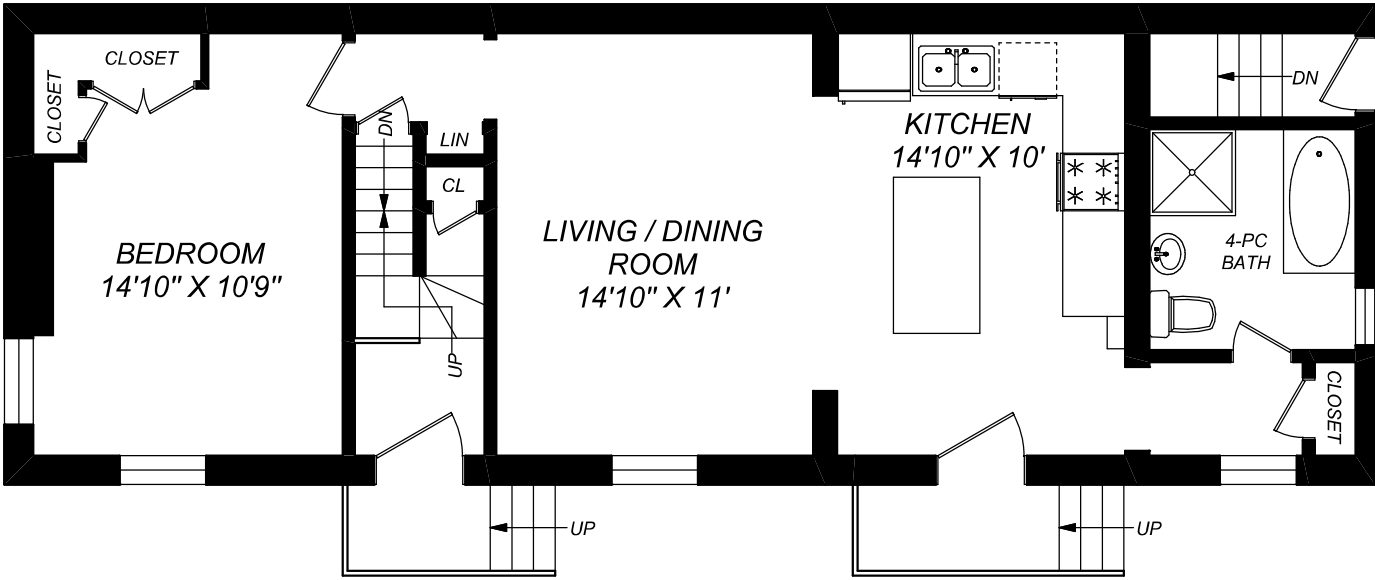

19 MARKHAM STREET

MAIN FLOOR
793 SQUARE FEET

LOWER LEVEL
668 SQUARE FEET

416 573 2096
E & O.E.

Floor plan may not be 100% accurate.

19 MARKHAM STREET

**SECOND FLOOR
668 SQUARE FEET**

**THIRD FLOOR
477 SQUARE FEET**

416 573 2096

E & O.E.

Floor plan may not be 100% accurate.