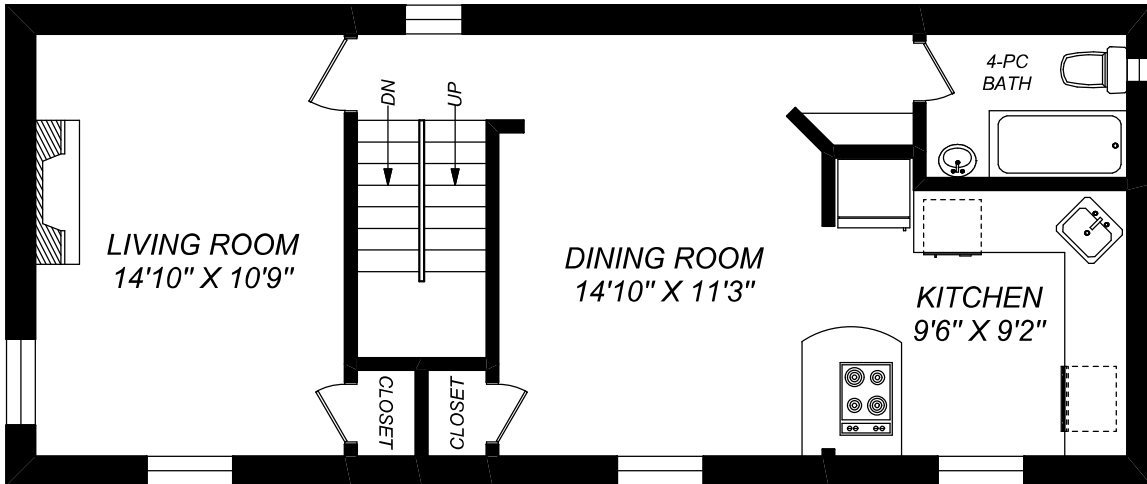

19 MARKHAM STREET

MAIN FLOOR
793 SQUARE FEET

LOWER LEVEL
668 SQUARE FEET

416 573 2096
E & O.E.

Floor plan may not be 100% accurate.

19 MARKHAM STREET

**SECOND FLOOR
668 SQUARE FEET**

**THIRD FLOOR
477 SQUARE FEET**

416 573 2096

E & O.E.

Floor plan may not be 100% accurate.