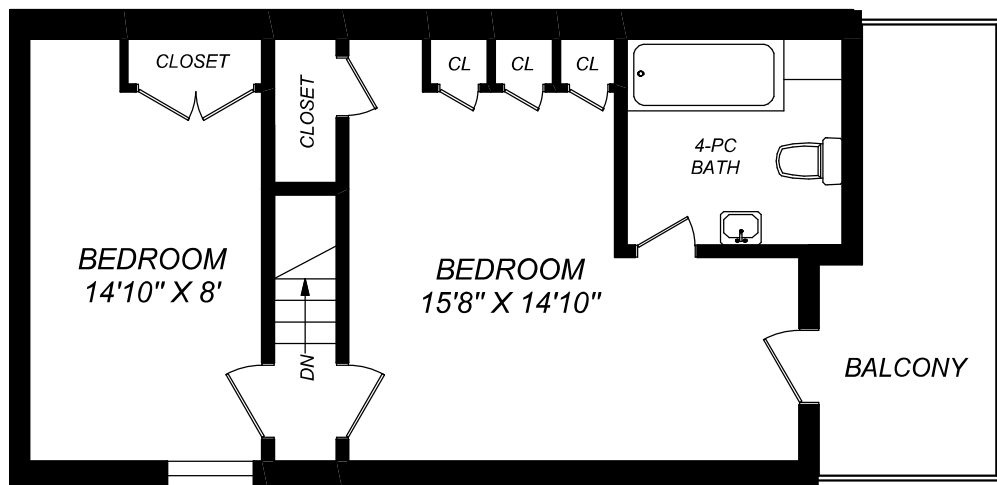

19 MARKHAM STREET

MAIN FLOOR
793 SQUARE FEET

LOWER LEVEL
668 SQUARE FEET

416 573 2096
E & O.E.

Floor plan may not be 100% accurate.

19 MARKHAM STREET

**SECOND FLOOR
668 SQUARE FEET**

**THIRD FLOOR
477 SQUARE FEET**

416 573 2096

E & O.E.

Floor plan may not be 100% accurate.