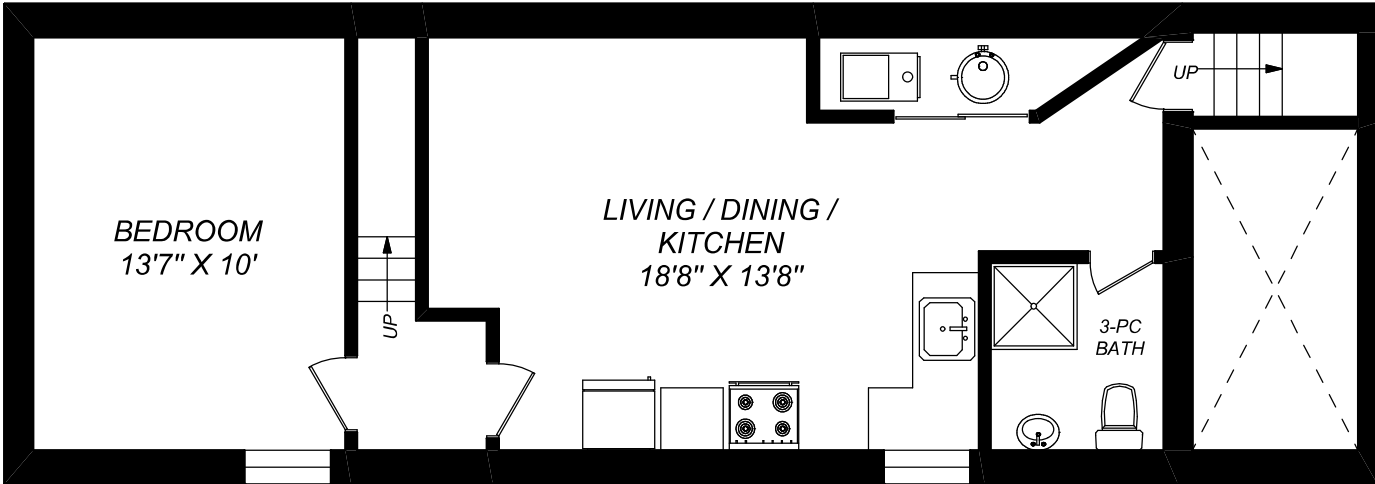

19 MARKHAM STREET

MAIN FLOOR
793 SQUARE FEET

LOWER LEVEL
668 SQUARE FEET

416 573 2096
E & O.E.

Floor plan may not be 100% accurate.

19 MARKHAM STREET

**SECOND FLOOR
668 SQUARE FEET**

**THIRD FLOOR
477 SQUARE FEET**

416 573 2096

E & O.E.

Floor plan may not be 100% accurate.