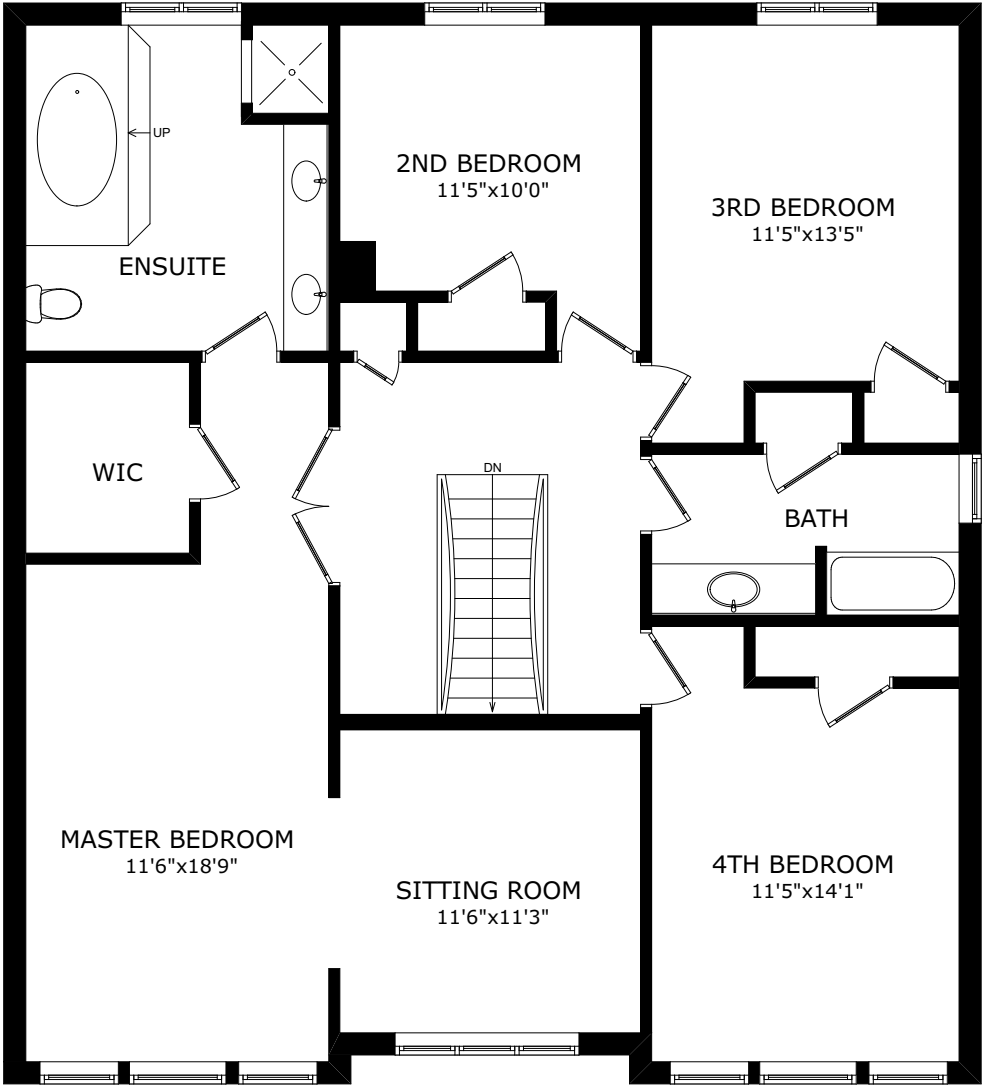

93 DOWNING BLVD

MAIN FLOOR

SIZE AND LAYOUT ARE APPROXIMATE,
BUYER TO VERIFY SIZES.
WWW.HOUSSMAX.CA

93 DOWNING BLVD

SECOND FLOOR

SIZE AND LAYOUT ARE APPROXIMATE,
BUYER TO VERIFY SIZES.
WWW.HOUSSMAX.CA

93 DOWNING BLVD

LOWER FLOOR

SIZE AND LAYOUT ARE APPROXIMATE,
BUYER TO VERIFY SIZES.
WWW.HOUSSMAX.CA

93 DOWNING BLVD

SECOND FLOOR

SIZE AND LAYOUT ARE APPROXIMATE,
BUYER TO VERIFY SIZES.
WWW.HOUSSMAX.CA

93 DOWNING BLVD

LOWER FLOOR

SIZE AND LAYOUT ARE APPROXIMATE,
BUYER TO VERIFY SIZES.
WWW.HOUSSMAX.CA