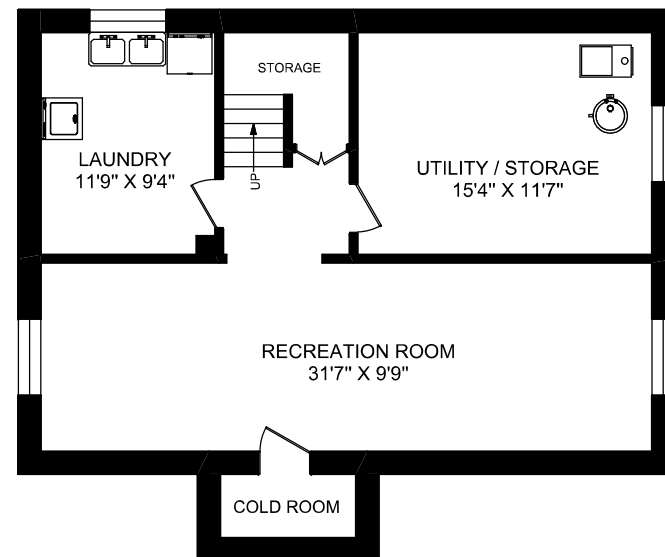

12 GLEN AGAR DRIVE

MAIN FLOOR  
826 SQUARE FEET

SECOND FLOOR  
585 SQUARE FEET

LOWER LEVEL  
826 SQUARE FEET

truPlan

416 573 2096

E & O.E.

Floor plan may not be 100% accurate.