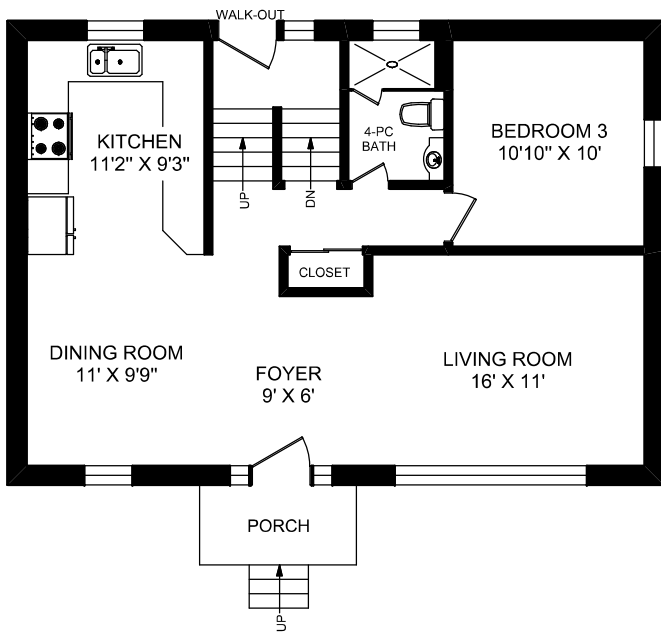

12 GLEN AGAR DRIVE

MAIN FLOOR  
826 SQUARE FEET

SECOND FLOOR  
585 SQUARE FEET

LOWER LEVEL  
826 SQUARE FEET

truPlan

416 573 2096

E & O.E.

Floor plan may not be 100% accurate.