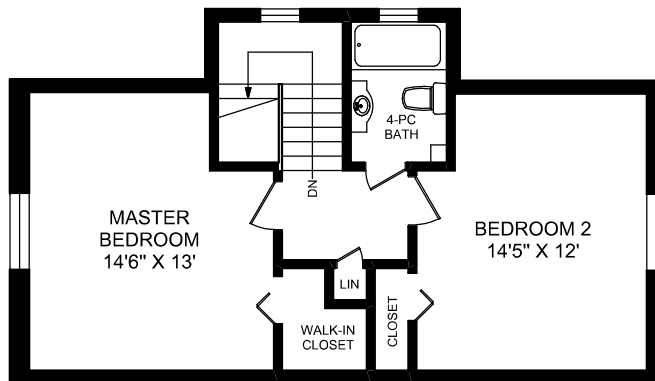

12 GLEN AGAR DRIVE

MAIN FLOOR  
826 SQUARE FEET

SECOND FLOOR  
585 SQUARE FEET

LOWER LEVEL  
826 SQUARE FEET

truPlan

416 573 2096

E & O.E.

Floor plan may not be 100% accurate.