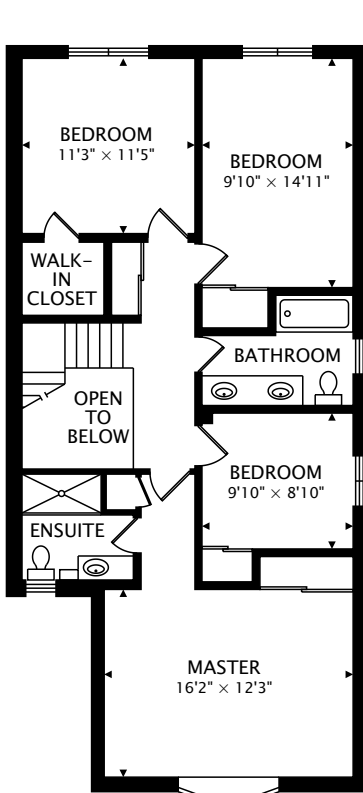

43 BLUE LAGOON COURT
TORONTO, ONTARIO M1J 3M3

SECOND
989 sq ft

MAIN
757 sq ft

LOWER
753 sq ft BELOW GRADE

TOTAL
1746 sq ft + 753 sq ft BELOW GRADE