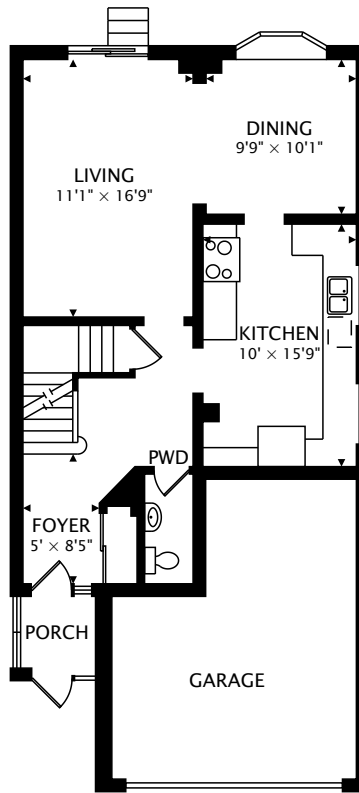

43 BLUE LAGOON COURT
TORONTO, ONTARIO M1J 3M3

SECOND
989 sq ft

MAIN
757 sq ft

LOWER
753 sq ft BELOW GRADE

TOTAL
1746 sq ft + 753 sq ft BELOW GRADE