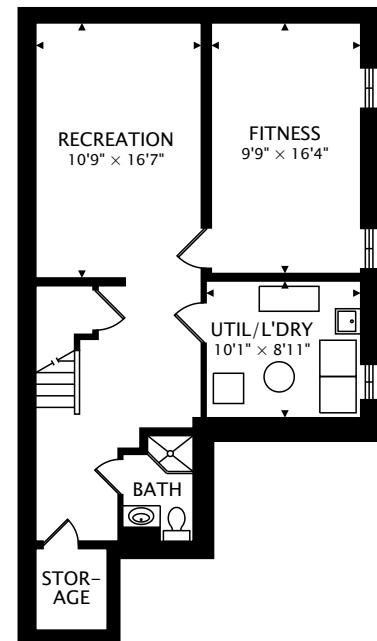

43 BLUE LAGOON COURT
TORONTO, ONTARIO M1J 3M3

SECOND
989 sq ft

MAIN
757 sq ft

LOWER
753 sq ft BELOW GRADE

TOTAL
1746 sq ft + 753 sq ft BELOW GRADE