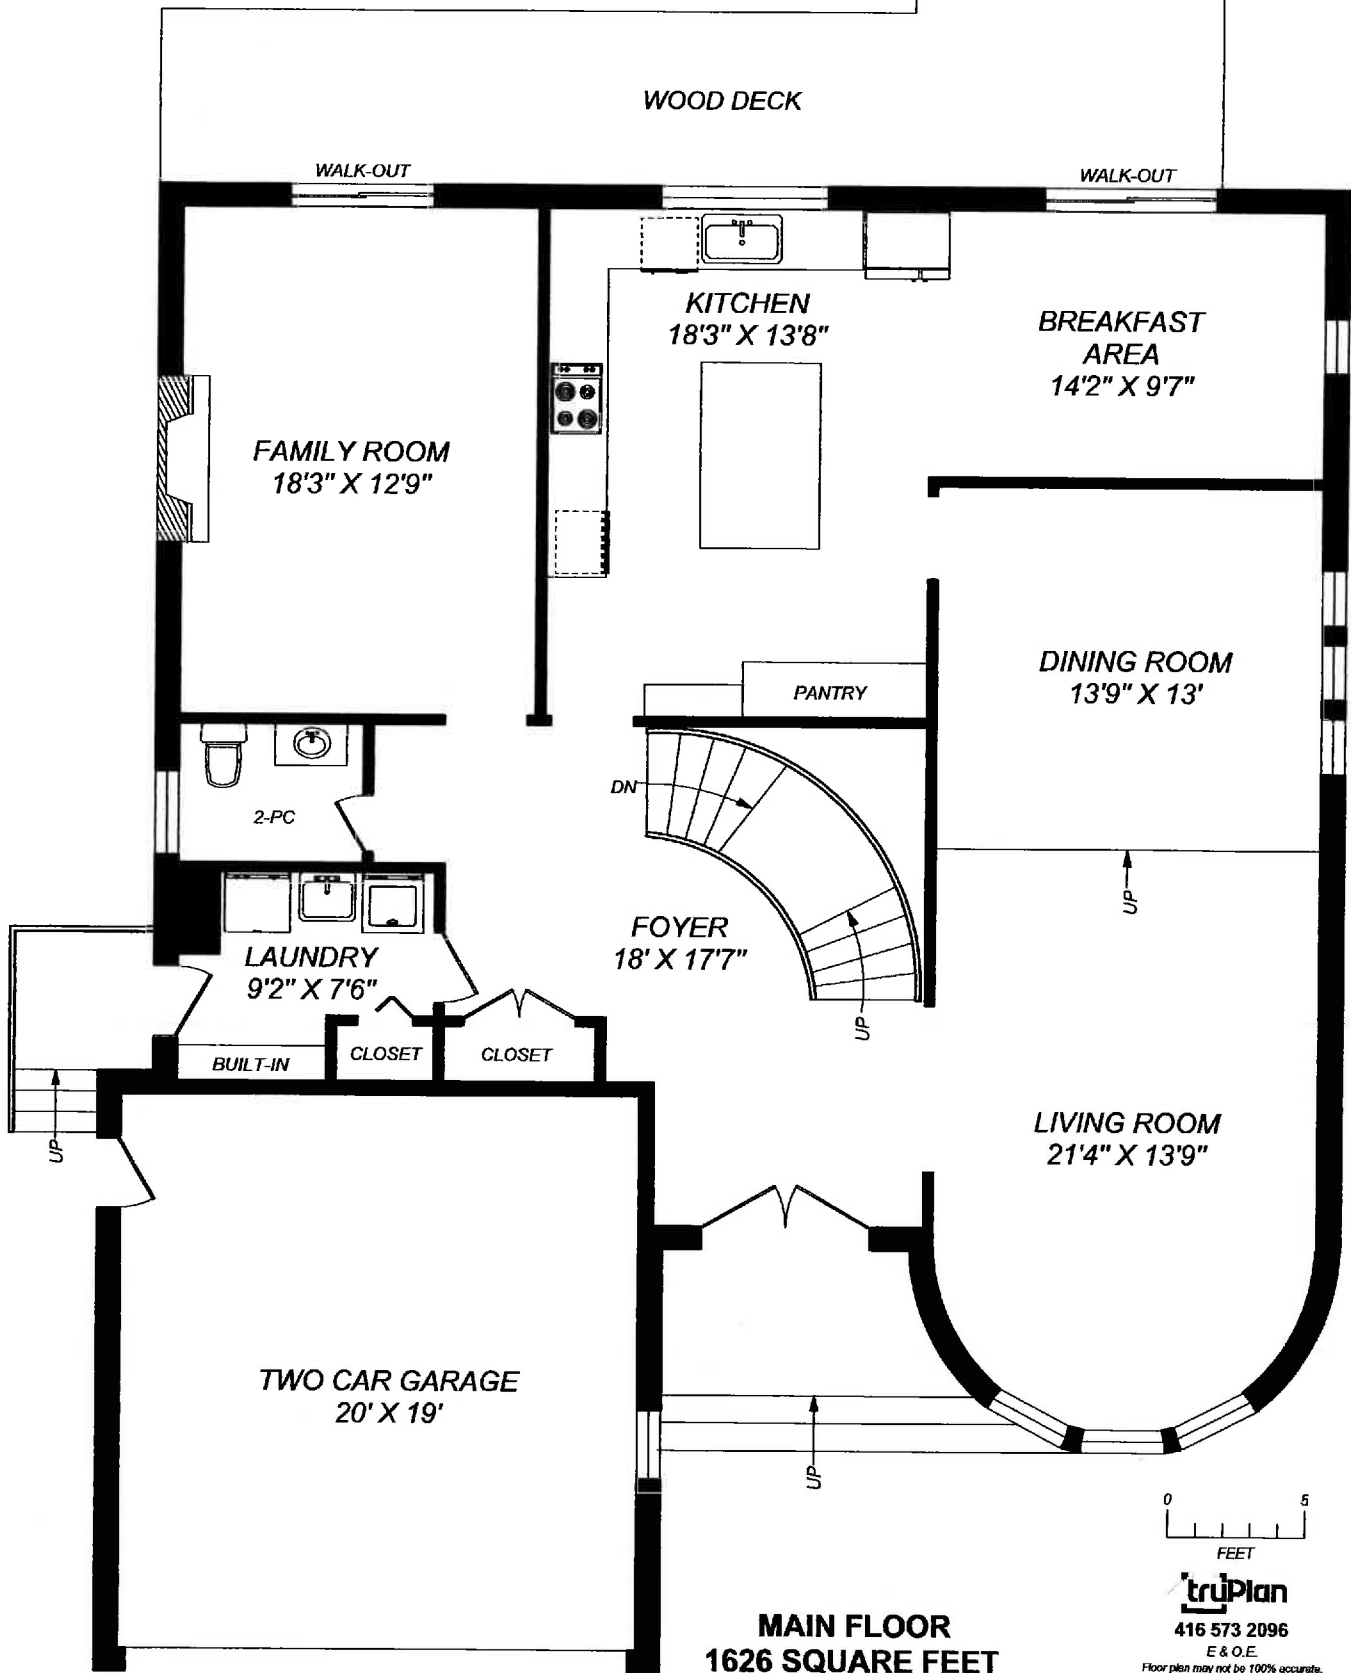

14 GARNIER COURT

MAIN FLOOR
1626 SQUARE FEET

truPlan

416 573 2096

E & O.E.

Floor plan may not be 100% accurate.

44 GARNIER COURT

SECOND FLOOR
1585 SQUARE FEET
(OPEN TO BELOW EXCLUDED)

truPlan
416 573 2096
E & O.E.
Floor plan may not be 100% accurate.

44 GARNIER COURT