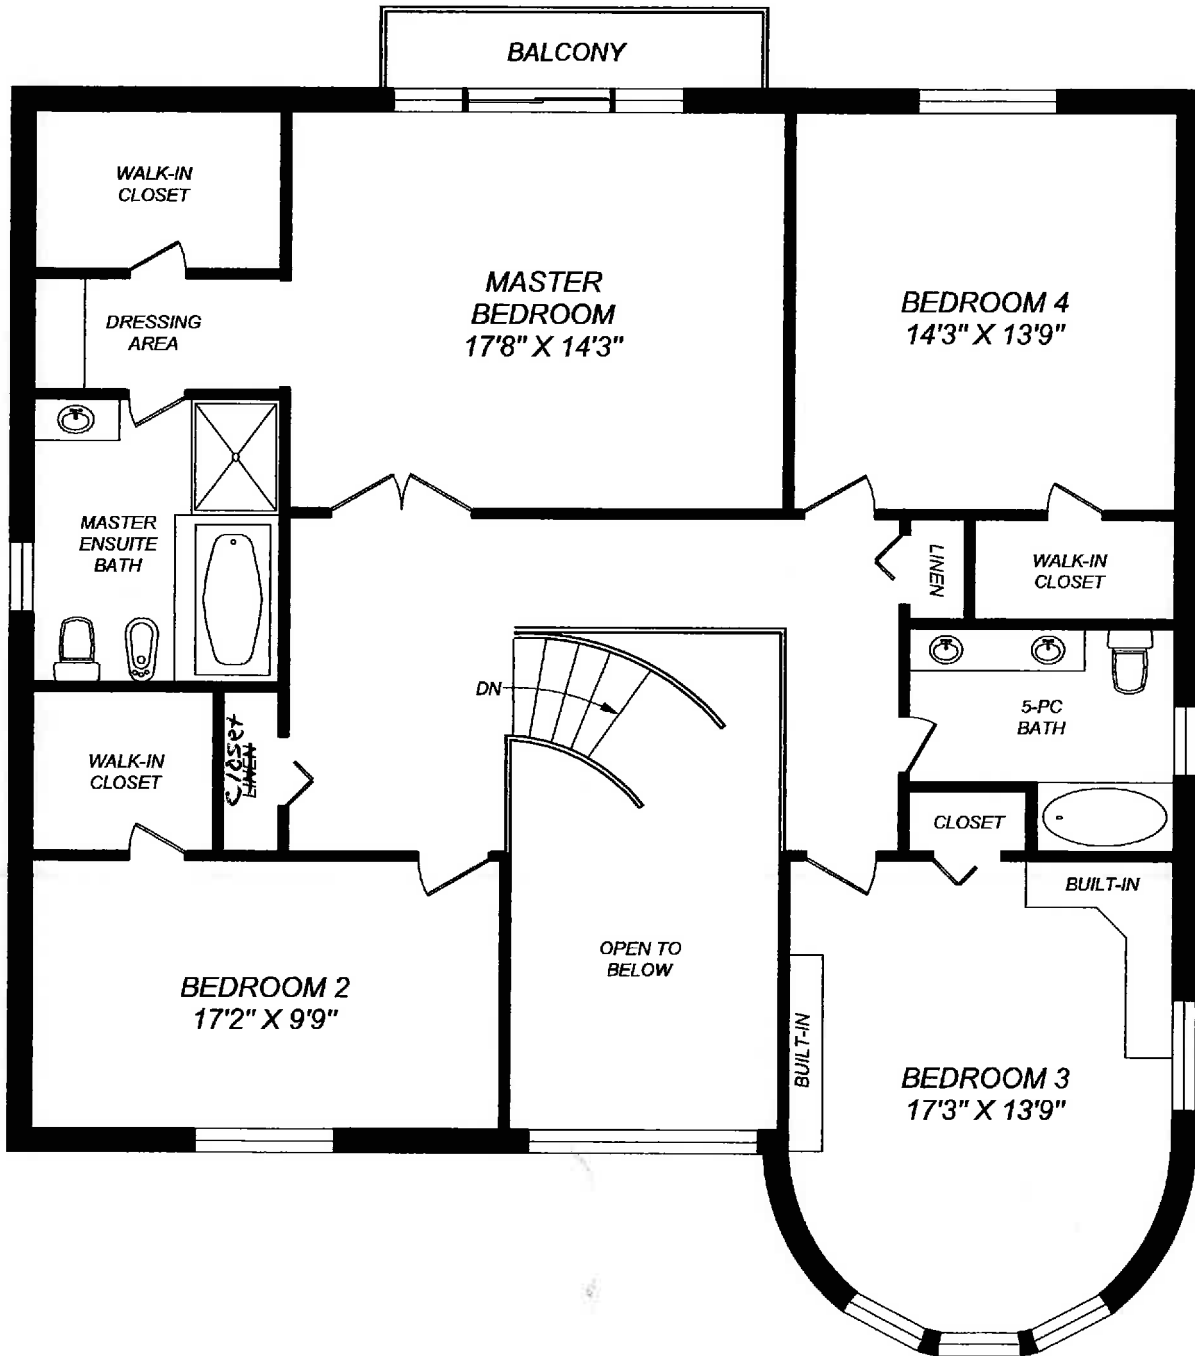

14 GARNIER COURT

MAIN FLOOR
1626 SQUARE FEET

truPlan

416 573 2096

E & O.E.

Floor plan may not be 100% accurate.

44 GARNIER COURT

SECOND FLOOR
1585 SQUARE FEET
(OPEN TO BELOW EXCLUDED)

truPlan
416 573 2096
E & O.E.
Floor plan may not be 100% accurate.

44 GARNIER COURT