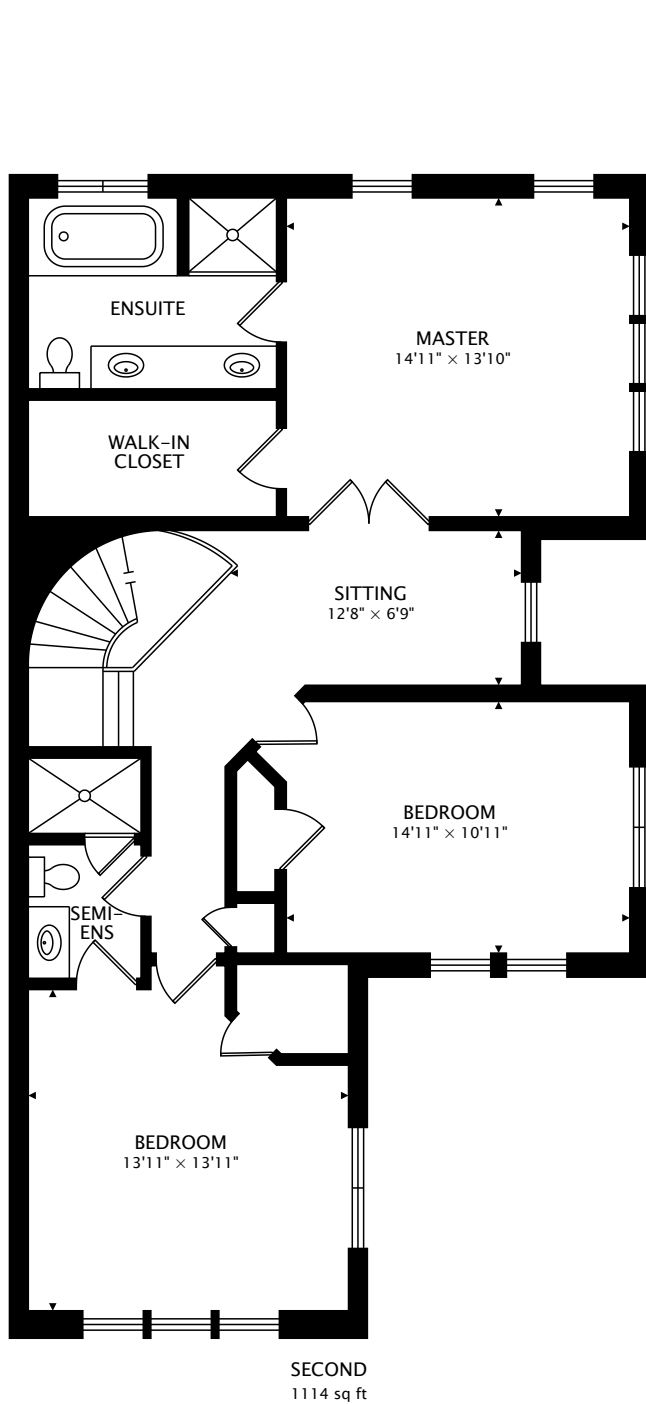

2456 PRINCE MICHAEL DRIVE
OAKVILLE, ONTARIO L6H 7P1

TOTAL
2131 sq ft + 1061 sq ft BELOW GRADE

2456 PRINCE MICHAEL DRIVE
OAKVILLE, ONTARIO L6H 7P1

TOTAL
2131 sq ft + 1061 sq ft BELOW GRADE

CAPTURED ON: 4 AUG 2020
DIMENSIONS, AREAS, LAYOUTS AND DETAILS ARE APPROXIMATE
AND SHOULD BE CONSIDERED ILLUSTRATIVE ONLY.