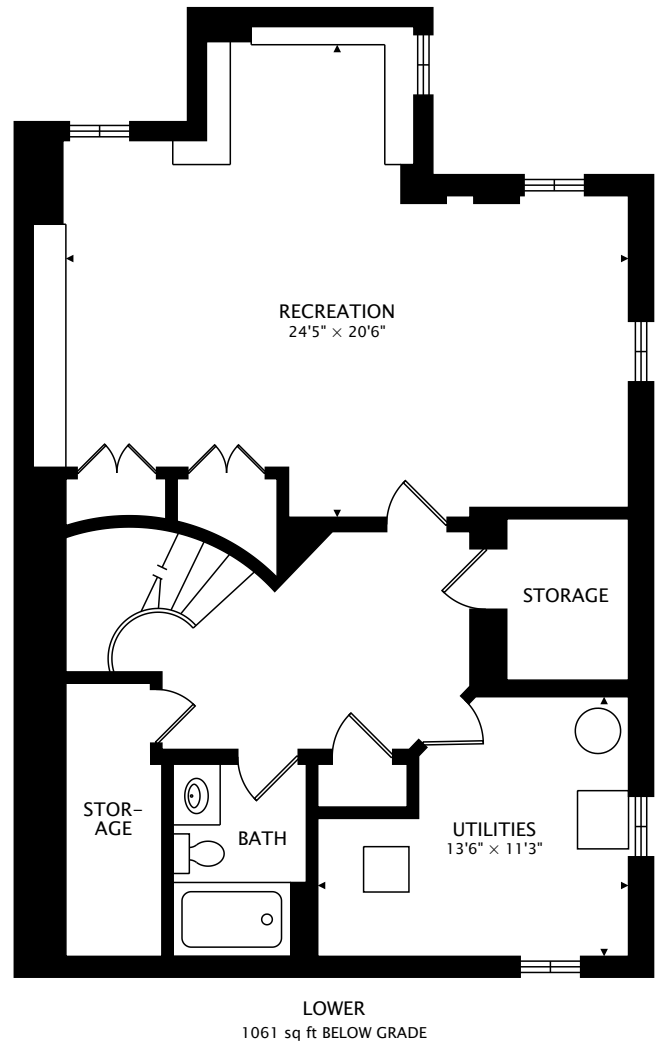

2456 PRINCE MICHAEL DRIVE
OAKVILLE, ONTARIO L6H 7P1

TOTAL
2131 sq ft + 1061 sq ft BELOW GRADE

2456 PRINCE MICHAEL DRIVE
OAKVILLE, ONTARIO L6H 7P1

TOTAL
2131 sq ft + 1061 sq ft BELOW GRADE

CAPTURED ON: 4 AUG 2020
DIMENSIONS, AREAS, LAYOUTS AND DETAILS ARE APPROXIMATE
AND SHOULD BE CONSIDERED ILLUSTRATIVE ONLY.