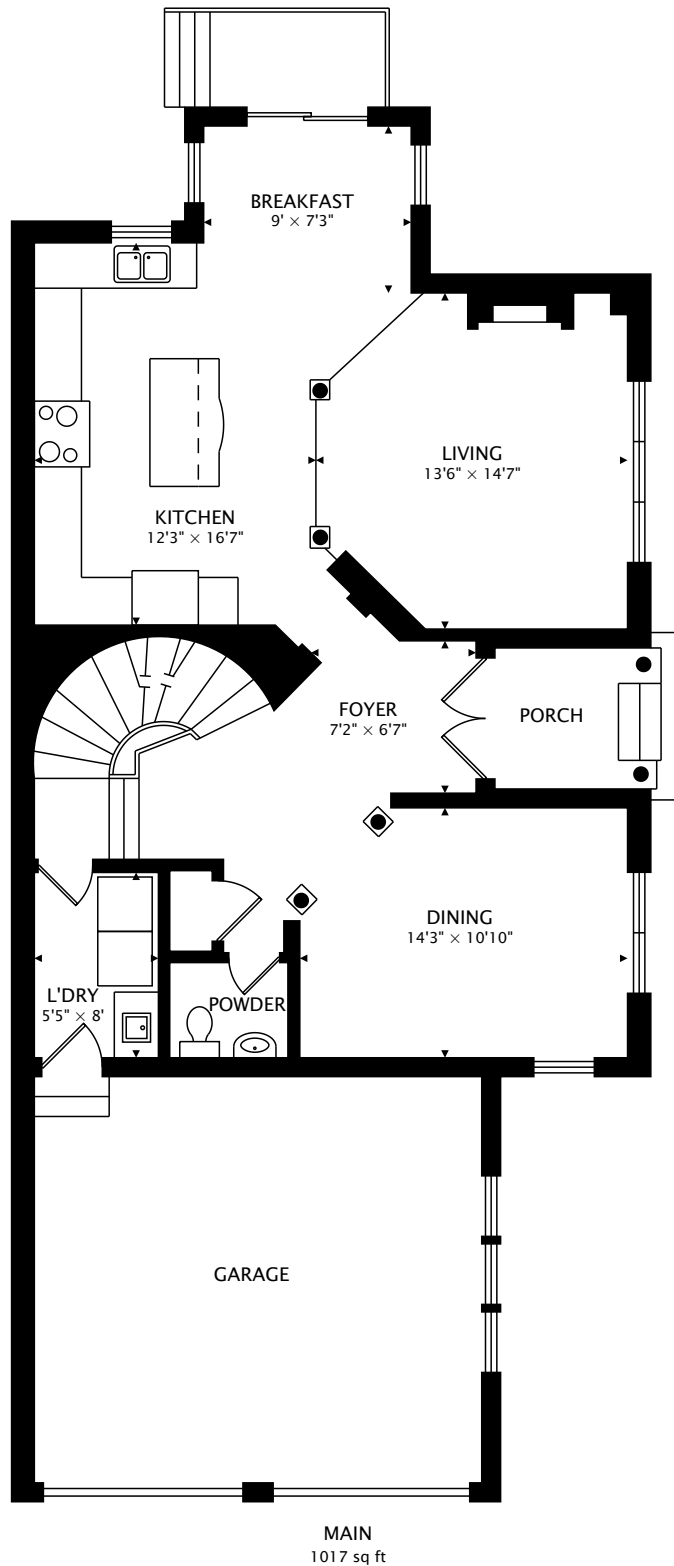

2456 PRINCE MICHAEL DRIVE
OAKVILLE, ONTARIO L6H 7P1

TOTAL
2131 sq ft + 1061 sq ft BELOW GRADE

2456 PRINCE MICHAEL DRIVE
OAKVILLE, ONTARIO L6H 7P1

TOTAL
2131 sq ft + 1061 sq ft BELOW GRADE

CAPTURED ON: 4 AUG 2020
DIMENSIONS, AREAS, LAYOUTS AND DETAILS ARE APPROXIMATE
AND SHOULD BE CONSIDERED ILLUSTRATIVE ONLY.