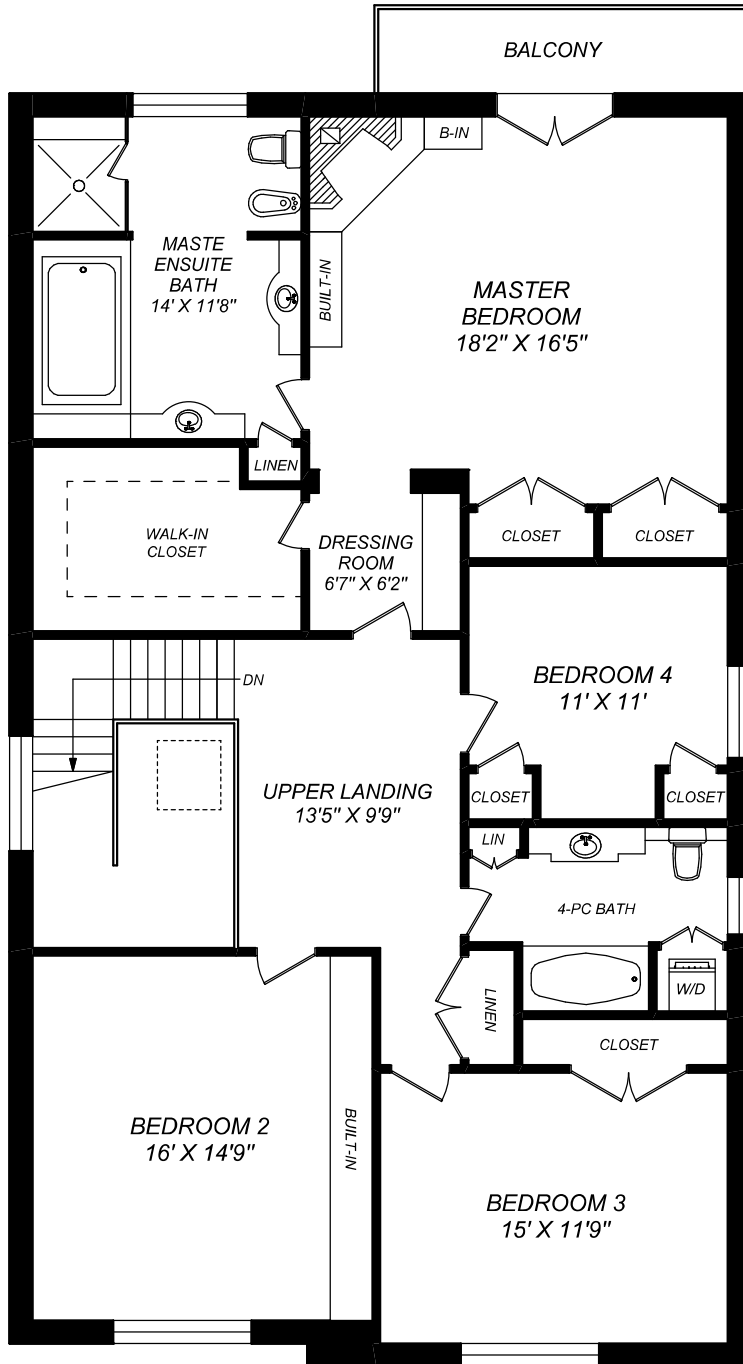

570 BEDFORD PARK AVENUE

MAIN FLOOR
1862 SQUARE FEET
(CEILING HEIGHT : 10'-0")

truPlan

416 573 2096

E & O.E.

Floor plan may not be 100% accurate.

570 BEDFORD PARK AVENUE

SECOND FLOOR
1765 SQUARE FEET
(CEILING HEIGHT : 8'-4")

truPlan

416 573 2096

E & O.E.

Floor plan may not be 100% accurate.

570 BEDFORD PARK AVENUE

LOWER LEVEL
1408 SQUARE FEET
(CEILING HEIGHT : 9'-0")

truPlan

416 573 2096

E & O.E.

Floor plan may not be 100% accurate.