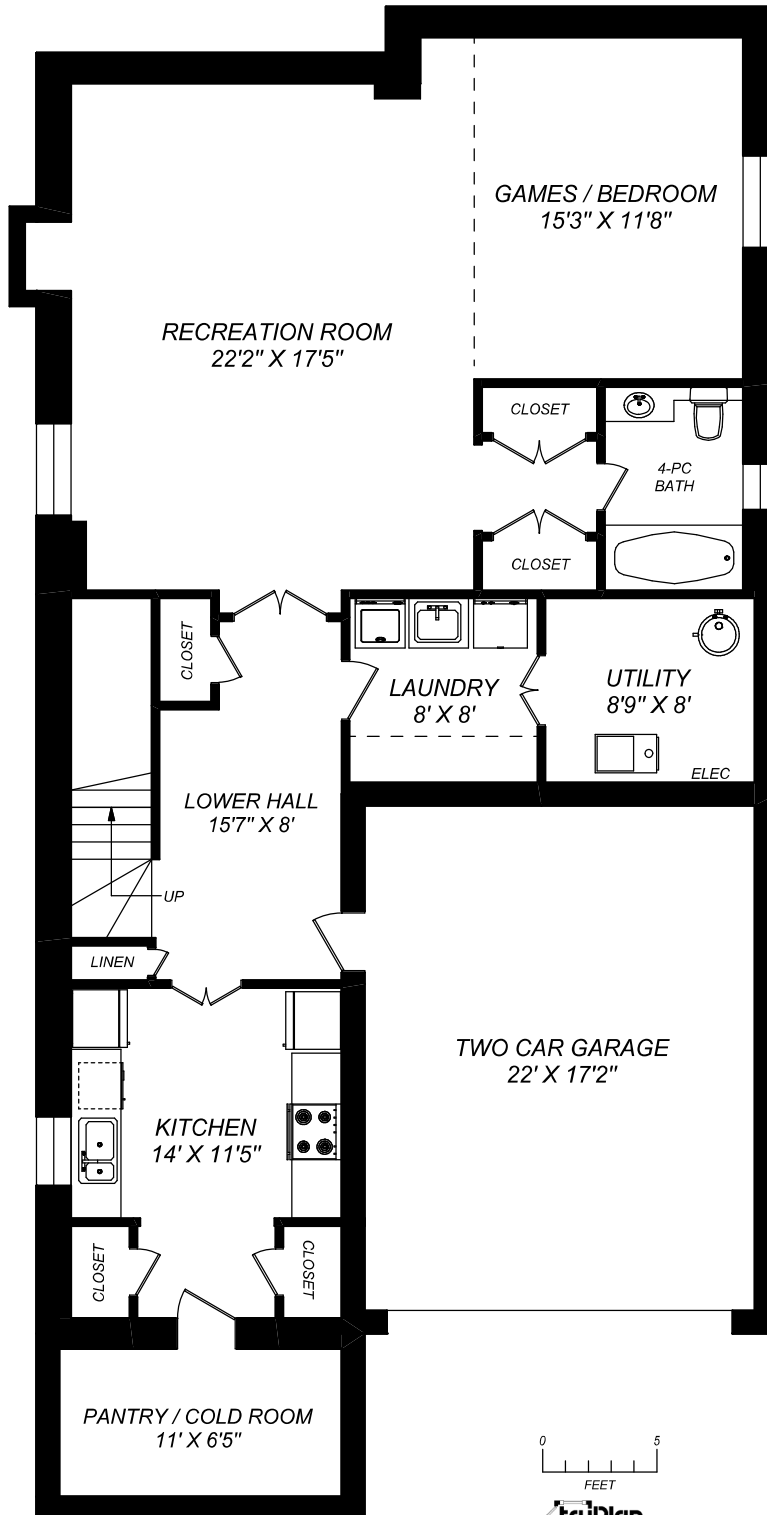

570 BEDFORD PARK AVENUE

MAIN FLOOR
1862 SQUARE FEET
(CEILING HEIGHT : 10'-0")

truPlan

416 573 2096

E & O.E.

Floor plan may not be 100% accurate.

570 BEDFORD PARK AVENUE

SECOND FLOOR
1765 SQUARE FEET
(CEILING HEIGHT : 8'-4")

truPlan

416 573 2096

E & O.E.

Floor plan may not be 100% accurate.

570 BEDFORD PARK AVENUE

LOWER LEVEL
1408 SQUARE FEET
(CEILING HEIGHT : 9'-0")

truPlan

416 573 2096

E & O.E.

Floor plan may not be 100% accurate.