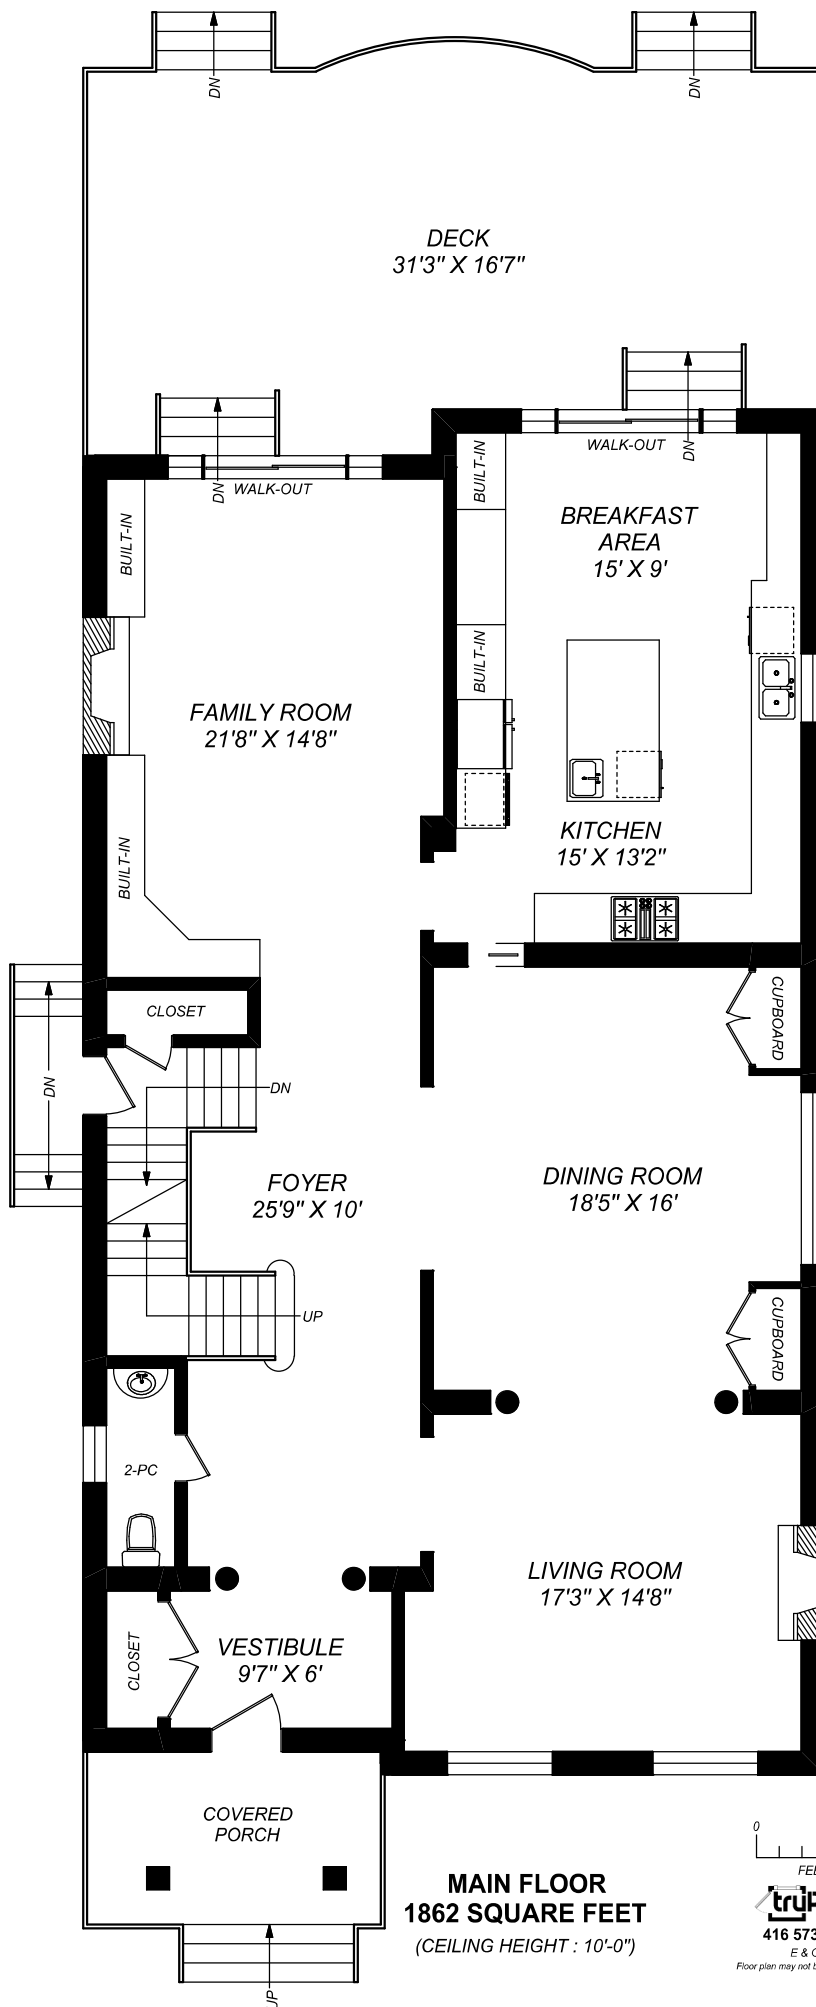

570 BEDFORD PARK AVENUE

MAIN FLOOR
1862 SQUARE FEET
(CEILING HEIGHT : 10'-0")

truPlan

416 573 2096

E & O.E.

Floor plan may not be 100% accurate.

570 BEDFORD PARK AVENUE

SECOND FLOOR
1765 SQUARE FEET
(CEILING HEIGHT : 8'-4")

truPlan

416 573 2096

E & O.E.

Floor plan may not be 100% accurate.

570 BEDFORD PARK AVENUE

LOWER LEVEL
1408 SQUARE FEET
(CEILING HEIGHT : 9'-0")

truPlan

416 573 2096

E & O.E.

Floor plan may not be 100% accurate.