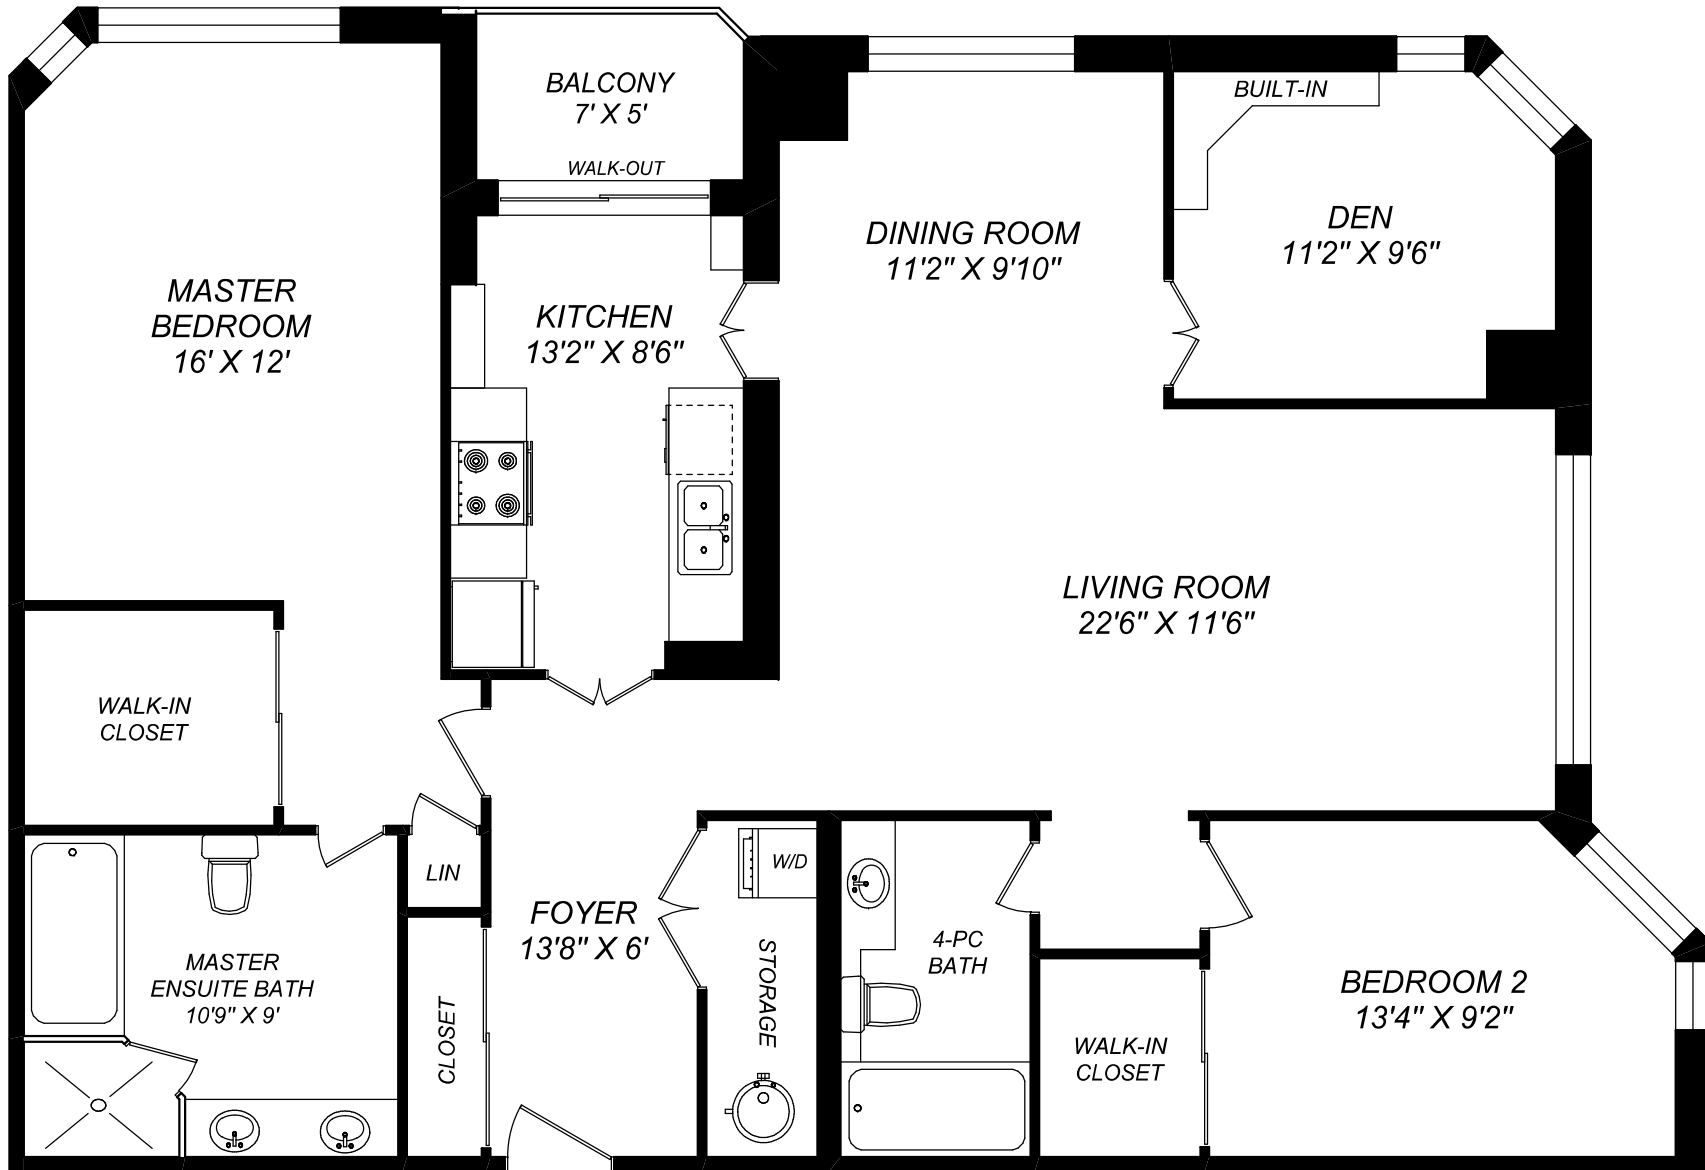

265 RIDLEY BOULEVARD - SUITE 1608

1516 SQUARE FEET

416 573 2096

E & O.E.

Floor plan may not be 100% accurate.