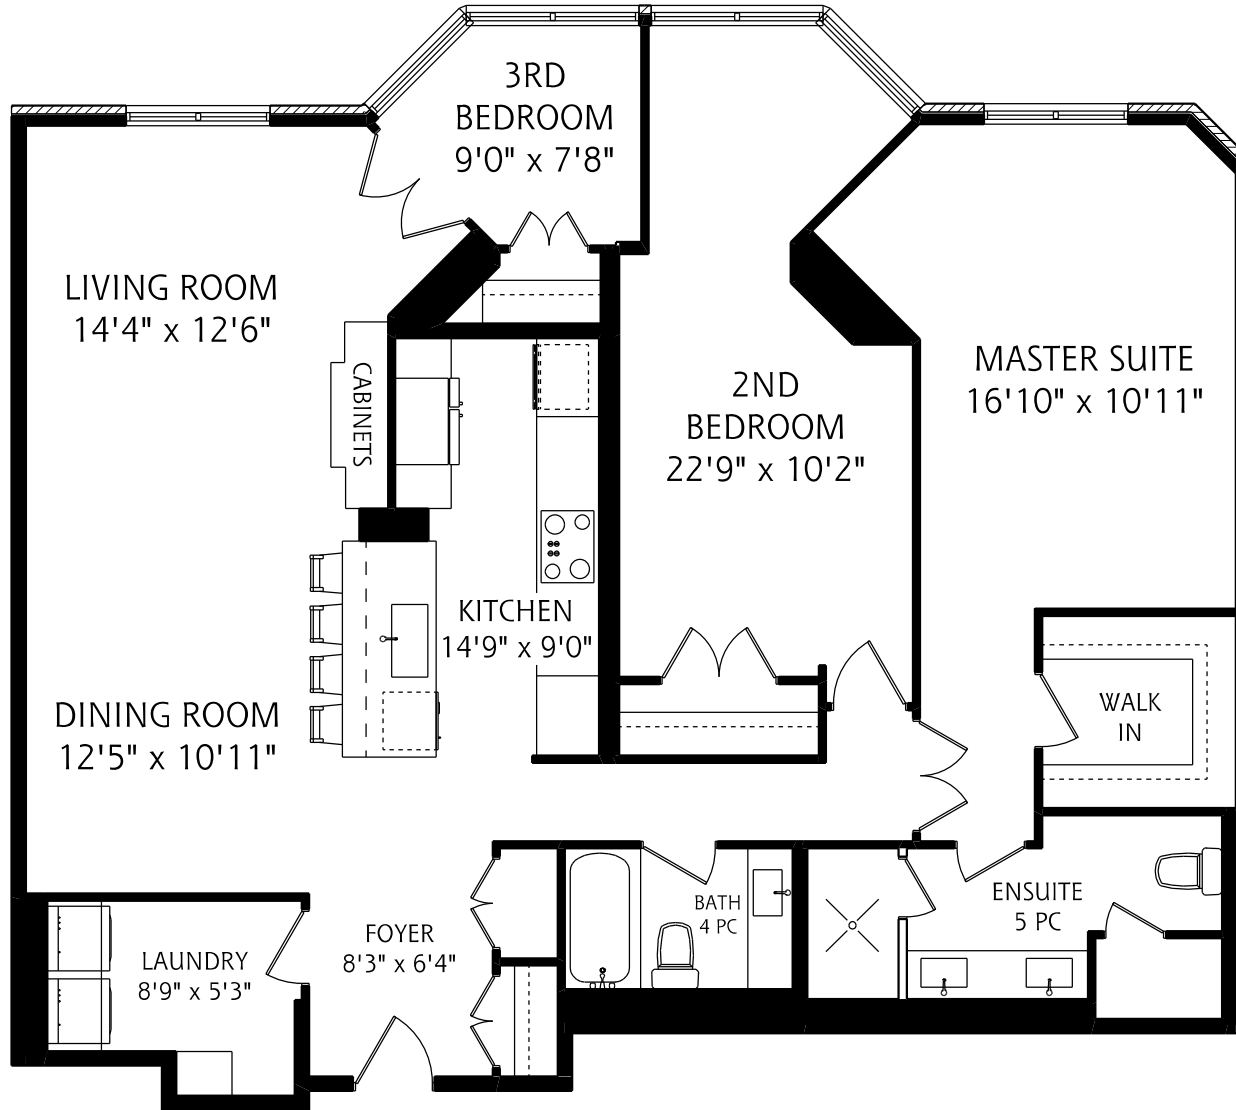

10 KENNETH AVENUE SUITE #1101

1,345 SQUARE FEET

ALL MEASUREMENTS SHOULD BE CONSIDERED APPROXIMATE